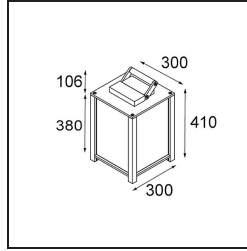

Date
Customer
Project
Type

Kabaz Floor 1x IP44 A60 E27 Desert Structure

Specifications

Material	11130233
Light Source Type	A60 E27
Lifetime	L80B20 @50,000 Hours
Lamp Included	No
Number of Light Sources	1
Light Direction	Down
Input Voltage	230V
Electrical Class	I
IP Rating	44
Glow wire rating (°C)	960
Indoor/Outdoor	Outdoor
Application	Floor
Adjustability	Not Applicable
Distance to Lighted Object (m)	0,1
Primary Colour & Primary Finish	Desert, Structure
Gross weight (g)	6795.0