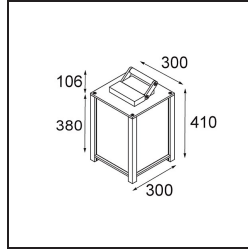

Date

Customer

Project

Type

FFD_Kabaz Floor 1x IP44 A60 E27 Desert Structure

Specifications

Material	11130233
Light Source Type	A60 E27
Lifetime	L80B20 @50,000 Hours
Lamp Included	No
Number of Light Sources	1
Light Direction	Down
Input Voltage	230V
Electrical Class	I
IP Rating	44
Glow wire rating (°C)	960
Indoor/Outdoor	Outdoor
Application	Floor
Adjustability	Not Applicable
Distance to Lighted Object (m)	0,1
Primary Colour & Primary Finish	Desert, Structure
Gross weight (g)	6795.0