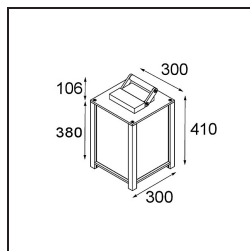

Date

Customer

Project

Type

Kabaz Floor 1x IP44 A60 E27 Black Structure

Specifications

Material	11130232
Light Source Type	A60 E27
Lifetime	L80B20 @50,000 Hours
Lamp Included	No
Number of Light Sources	1
Light Direction	Down
Input Voltage	230V
Electrical Class	I
IP Rating	44
Glow wire rating (°C)	960
Indoor/Outdoor	Outdoor
Application	Floor
Adjustability	Not Applicable
Distance to Lighted Object (m)	0,1
Primary Colour & Primary Finish	Black, Structure
Gross weight (g)	6795.0