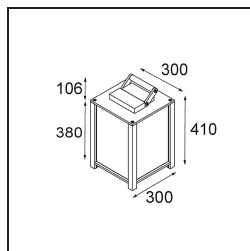

Date

Customer

Project

Type

Kabaz Floor 1x IP44 A60 E27 Black Structure

Specifications

Material	11130232
Light Source Type	A60 E27
Lifetime	L80B20 @50,000 Hours
Lamp Included	No
Number of Light Sources	1
Light Direction	Down
Input Voltage	230V
Electrical Class	I
IP Rating	44
Glow wire rating (°C)	960
Indoor/Outdoor	Outdoor
Application	Floor
Adjustability	Not Applicable
Distance to Lighted Object (m)	0,1
Primary Colour & Primary Finish	Black, Structure
Gross weight (g)	6795.0