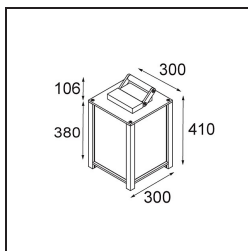

Date

Customer

Project

Type

Kabaz Floor 1x IP44 A60 E27 Black Structure

Specifications

Material	11130232
Light Source Type	A60 E27
Lifetime	L80B20 @50,000 Hours
Lamp Included	No
Number of Light Sources	1
Light Direction	Down
Input Voltage	230V
Electrical Class	I
IP Rating	44
Glow wire rating (°C)	960
Indoor/Outdoor	Outdoor
Application	Floor
Adjustability	Not Applicable
Distance to Lighted Object (m)	0,1
Primary Colour & Primary Finish	Black, Structure
Gross weight (g)	6795.0