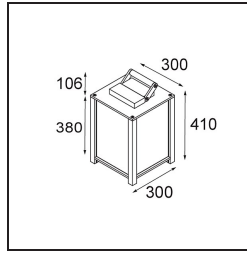

Date _____

Customer _____

Project _____

Type _____

Kabaz Floor 1x IP44 A60 E27 Black Structure

Specifications

Material	11130232
Light Source Type	A60 E27
Lifetime	L80B20 @50,000 Hours
Lamp Included	No
Number of Light Sources	1
Light Direction	Down
Input Voltage	230V
Electrical Class	I
IP Rating	44
Glow wire rating (°C)	960
Indoor/Outdoor	Outdoor
Application	Floor
Adjustability	Not Applicable
Distance to Lighted Object (m)	0,1
Primary Colour & Primary Finish	Black, Structure
Gross weight (g)	6795.0