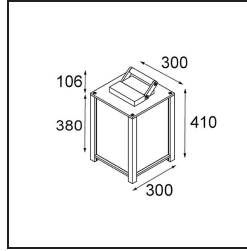

Date

Customer

Project

Type

Kabaz Floor 1x IP44 A60 E27 Black Structure

Specifications

Material	11130232
Light Source Type	A60 E27
Lifetime	L80B20 @50,000 Hours
Lamp Included	No
Number of Light Sources	1
Light Direction	Down
Input Voltage	230V
Electrical Class	I
IP Rating	44
Glow wire rating (°C)	960
Indoor/Outdoor	Outdoor
Application	Floor
Adjustability	Not Applicable
Distance to Lighted Object (m)	0,1
Primary Colour & Primary Finish	Black, Structure
Gross weight (g)	6795.0