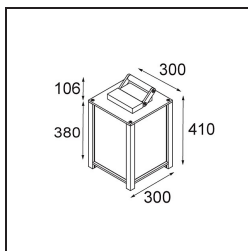

Date
Customer
Project
Type

Kabaz Floor 1x IP44 A60 E27 Black Structure

Specifications

Material	11130232
Light Source Type	A60 E27
Lifetime	L80B20 @50,000 Hours
Lamp Included	No
Number of Light Sources	1
Light Direction	Down
Input Voltage	230V
Electrical Class	I
IP Rating	44
Glow wire rating (°C)	960
Indoor/Outdoor	Outdoor
Application	Floor
Adjustability	Not Applicable
Distance to Lighted Object (m)	0,1
Primary Colour & Primary Finish	Black, Structure
Gross weight (g)	6795.0