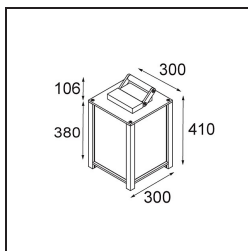

Date _____

Customer _____

Project _____

Type _____

FFD_Kabaz Floor 1x IP44 A60 E27 Khaki Structure

Specifications

Material	11130222
Light Source Type	A60 E27
Lifetime	L80B20 @50,000 Hours
Lamp Included	No
Number of Light Sources	1
Light Direction	Down
Input Voltage	230V
Electrical Class	I
IP Rating	44
Glow wire rating (°C)	960
Indoor/Outdoor	Outdoor
Application	Floor
Adjustability	Not Applicable
Distance to Lighted Object (m)	0,1
Primary Colour & Primary Finish	Khaki, Structure
Gross weight (g)	6795.0

Kabaz has one sole purpose: to make your garden a wonderful place to be. Standard available with white matte polycarbonate for a sleek lounge look. Add a pattern with a Maroc plate or try a louvre plate for a sexy touch. A West-Flemish word for handbag, Kabaz confirms its name choice with a useful handle on top, allowing you to move it easily, wherever you like. Also available for wall mounting.