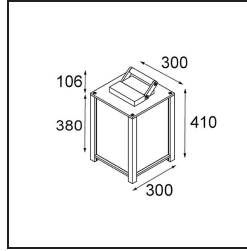

Date _____

Customer _____

Project _____

Type _____

Kabaz Floor 1x IP44 A60 E27 Khaki Structure

Specifications

Material	11130222
Light Source Type	A60 E27
Lifetime	L80B20 @50,000 Hours
Lamp Included	No
Number of Light Sources	1
Light Direction	Down
Input Voltage	230V
Electrical Class	I
IP Rating	44
Glow wire rating (°C)	960
Indoor/Outdoor	Outdoor
Application	Floor
Adjustability	Not Applicable
Distance to Lighted Object (m)	0,1
Primary Colour & Primary Finish	Khaki, Structure
Gross weight (g)	6795.0