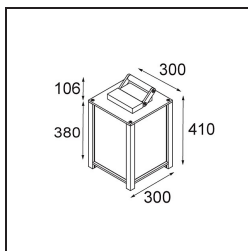

---

*FFD\_Kabaz Floor 1x IP44 A60 E27 Khaki Structure*

**Specifications**

Material	11130222
Light Source Type	A60 E27
Lifetime	L80B20 @50,000 Hours
Lamp Included	No
Number of Light Sources	1
Light Direction	Down
Input Voltage	230V
Electrical Class	I
IP Rating	44
Glow wire rating (°C)	960
Indoor/Outdoor	Outdoor
Application	Floor
Adjustability	Not Applicable
Distance to Lighted Object (m)	0,1
Primary Colour & Primary Finish	Khaki, Structure
Gross weight (g)	6795.0