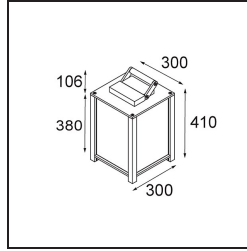

Date _____

Customer _____

Project _____

Type _____

FFD_Kabaz Floor 1x IP44 A60 E27 White Structure

Specifications

Material	11130209
Light Source Type	A60 E27
Lifetime	L80B20 @50,000 Hours
Lamp Included	No
Number of Light Sources	1
Light Direction	Down
Input Voltage	230V
Electrical Class	I
IP Rating	44
Glow wire rating (°C)	960
Indoor/Outdoor	Outdoor
Application	Floor
Adjustability	Not Applicable
Distance to Lighted Object (m)	0,1
Primary Colour & Primary Finish	White, Structure
Gross weight (g)	6795.0