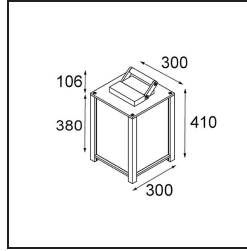

Date _____

Customer _____

Project _____

Type _____

Kabaz Floor 1x IP44 A60 E27 White Structure

Specifications

Material	11130209
Light Source Type	A60 E27
Lifetime	L80B20 @50,000 Hours
Lamp Included	No
Number of Light Sources	1
Light Direction	Down
Input Voltage	230V
Electrical Class	I
IP Rating	44
Glow wire rating (°C)	960
Indoor/Outdoor	Outdoor
Application	Floor
Adjustability	Not Applicable
Distance to Lighted Object (m)	0,1
Primary Colour & Primary Finish	White, Structure
Gross weight (g)	6795.0