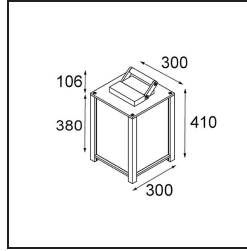

Date

Customer

Project

Type

Kabaz Floor 1x IP44 A60 E27 White Structure

Specifications

Material	11130209
Light Source Type	A60 E27
Lifetime	L80B20 @50,000 Hours
Lamp Included	No
Number of Light Sources	1
Light Direction	Down
Input Voltage	230V
Electrical Class	I
IP Rating	44
Glow wire rating (°C)	960
Indoor/Outdoor	Outdoor
Application	Floor
Adjustability	Not Applicable
Distance to Lighted Object (m)	0,1
Primary Colour & Primary Finish	White, Structure
Gross weight (g)	6795.0