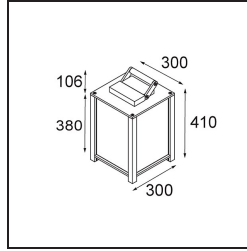

Date

Customer

Project

Type

FFD_Kabaz Floor 1x IP44 A60 E27 White Structure

Specifications

Material	11130209
Light Source Type	A60 E27
Lifetime	L80B20 @50,000 Hours
Lamp Included	No
Number of Light Sources	1
Light Direction	Down
Input Voltage	230V
Electrical Class	I
IP Rating	44
Glow wire rating (°C)	960
Indoor/Outdoor	Outdoor
Application	Floor
Adjustability	Not Applicable
Distance to Lighted Object (m)	0,1
Primary Colour & Primary Finish	White, Structure
Gross weight (g)	6795.0