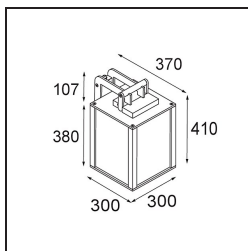

**Specifications**

Material	11130133
Light Source Type	A60 E27
Lifetime	L80B20 @50,000 Hours
Lamp Included	No
Number of Light Sources	1
Light Direction	Down
Input Voltage	230V
Electrical Class	I
IP Rating	44
Glow wire rating (°C)	960
Indoor/Outdoor	Outdoor
Application	Wall
Mounting	Surface
Adjustability	Not Applicable
Distance to Lighted Object (m)	0,1
Primary Colour & Primary Finish	Desert, Structure
Gross weight (g)	7745.0