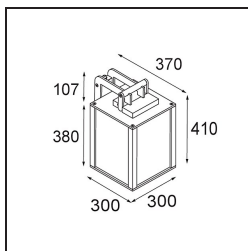

Date
Customer
Project
Type

FFD_Kabaz Wall 1x IP44 A60 E27 White Structure

Kabaz has one sole purpose: to make your garden a wonderful place to be. Standard available with white matte polycarbonate for a sleek lounge look. Add a pattern with a Maroc plate or try a louvre plate for a sexy touch. A West-Flemish word for handbag, Kabaz confirms its name choice with a useful handle on top, allowing you to move it easily, wherever you like. Also available for wall mounting.

Specifications

Material	11130109
Light Source Type	A60 E27
Lifetime	L80B20 @50,000 Hours
Lamp Included	No
Number of Light Sources	1
Light Direction	Down
Input Voltage	230V
Electrical Class	I
IP Rating	44
Glow wire rating (°C)	960
Indoor/Outdoor	Outdoor
Application	Wall
Mounting	Surface
Adjustability	Not Applicable
Distance to Lighted Object (m)	0,1
Primary Colour & Primary Finish	White, Structure
Gross weight (g)	7745.0