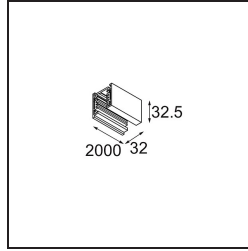

---

*FFD\_Track 230V Non-Dim Profile Surface 2000 White Shiny*

**Specifications**

Material	11240101
Lamp Included	No
Number of Light Sources	0
Input Voltage	230V
Electrical Class	I
IP Rating	20
Glow wire rating (°C)	960
Indoor/Outdoor	Indoor
Application	Ceiling, Wall
Mounting	Surface
Adjustability	Not Applicable
Primary Colour & Primary Finish	White, Shiny
Gross weight (g)	2200.0