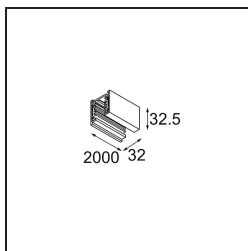

Date \_\_\_\_\_  
Customer \_\_\_\_\_  
Project \_\_\_\_\_  
Type \_\_\_\_\_

*FFD\_Track 230V Non-Dim Profile Surface 2000 White Shiny*

**Specifications**

Material	11240101
Lamp Included	No
Number of Light Sources	0
Input Voltage	230V
Electrical Class	I
IP Rating	20
Glow wire rating (°C)	960
Indoor/Outdoor	Indoor
Application	Ceiling, Wall
Mounting	Surface
Adjustability	Not Applicable
Primary Colour & Primary Finish	White, Shiny
Gross weight (g)	2200.0