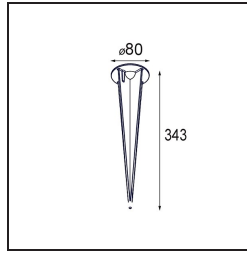

Date _____
Customer _____
Project _____
Type _____

Earthpin 350 Black

Specifications

Material	11189802
Lamp Included	No
Number of Light Sources	0
IP Rating	20
Glow wire rating (°C)	960
Indoor/Outdoor	Indoor
Adjustability	Not Applicable
Primary Colour & Primary Finish	Black,
Gross weight (g)	435.0

Specifications