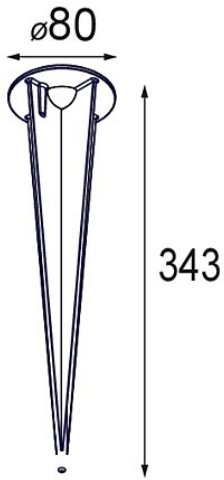

Date _____
Customer _____
Project _____
Type _____

Earthpin 350 Black

Specifications

Material	11189802
Lamp Included	No
Number of Light Sources	0
IP Rating	20
Glow wire rating (°C)	960
Indoor/Outdoor	Indoor
Adjustability	Not Applicable
Primary Colour & Primary Finish	Black,
Gross weight (g)	435.0

Specifications