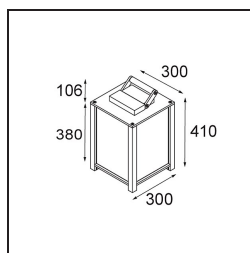

Date

Customer

Project

Type

FFD_Kabaz Floor 1x IP44 LED 2700K Desert Structure

Specifications

Material	11130833
Light Source Type	LED
Colour Temperature	2700K
Lifetime	15,000 Hours
Lamp Included	Yes
Number of Light Sources	1
Light Direction	Down
Input Voltage	230V
Luminaire power (W)	12.0
Electrical Class	I
IP Rating	44
Glow wire rating (°C)	960
Indoor/Outdoor	Outdoor
Application	Floor
Adjustability	Not Applicable
Distance to Lighted Object (m)	0,1
Primary Colour & Primary Finish	Desert, Structure
Gross weight (g)	6735.0
Luminous flux per lamp (lm)	504
Efficacy (lm/W)	42