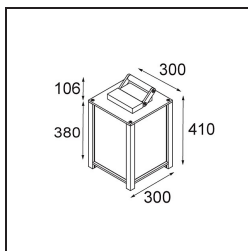

Date
Customer
Project
Type

FFD_Kabaz Floor 1x IP44 LED 2700K White Structure

Specifications

Material	11130809
Light Source Type	LED
Colour Temperature	2700K
Lifetime	15,000 Hours
Lamp Included	Yes
Number of Light Sources	1
Light Direction	Down
Input Voltage	230V
Luminaire power (W)	12.0
Electrical Class	I
IP Rating	44
Glow wire rating (°C)	960
Indoor/Outdoor	Outdoor
Application	Floor
Adjustability	Not Applicable
Distance to Lighted Object (m)	0,1
Primary Colour & Primary Finish	White, Structure
Gross weight (g)	6735.0
Luminous flux per lamp (lm)	504
Efficacy (lm/W)	42