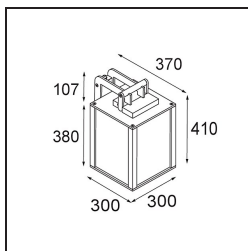

Specifications

Material	11130733
Light Source Type	LED
Colour Temperature	2700K
Lifetime	15,000 Hours
Lamp Included	Yes
Number of Light Sources	1
Light Direction	Down
Input Voltage	230V
Luminaire power (W)	12.0
Electrical Class	I
IP Rating	44
Glow wire rating (°C)	960
Indoor/Outdoor	Outdoor
Application	Wall
Mounting	Surface
Adjustability	Not Applicable
Distance to Lighted Object (m)	0,1
Primary Colour & Primary Finish	Desert, Structure
Gross weight (g)	7725.0
Luminous flux per lamp (lm)	504
Efficacy (lm/W)	42