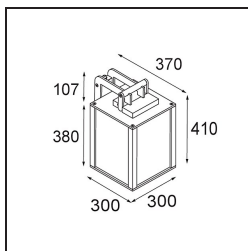

Specifications

Material	11130722
Light Source Type	LED
Colour Temperature	2700K
Lifetime	15,000 Hours
Lamp Included	Yes
Number of Light Sources	1
Light Direction	Down
Input Voltage	230V
Luminaire power (W)	12.0
Electrical Class	I
IP Rating	44
Glow wire rating (°C)	960
Indoor/Outdoor	Outdoor
Application	Wall
Mounting	Surface
Adjustability	Not Applicable
Distance to Lighted Object (m)	0,1
Primary Colour & Primary Finish	Khaki, Structure
Gross weight (g)	7725.0
Luminous flux per lamp (lm)	504
Efficacy (lm/W)	42