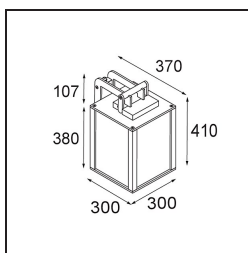

Specifications

Material	11130709
Light Source Type	LED
Colour Temperature	2700K
Lifetime	15,000 Hours
Lamp Included	Yes
Number of Light Sources	1
Light Direction	Down
Input Voltage	230V
Luminaire power (W)	12.0
Electrical Class	I
IP Rating	44
Glow wire rating (°C)	960
Indoor/Outdoor	Outdoor
Application	Wall
Mounting	Surface
Adjustability	Not Applicable
Distance to Lighted Object (m)	0,1
Primary Colour & Primary Finish	White, Structure
Gross weight (g)	7725.0
Luminous flux per lamp (lm)	504
Efficacy (lm/W)	42