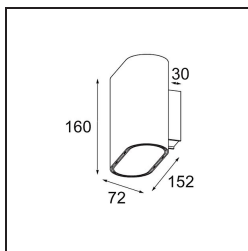

Date
Customer
Project
Type

Duell Wall Up/Down 2x LED 2700K Trailing Edge DI Bronze Brushed Anodised - Black Matt

Duell's gentle curves are sure to give any space a softer touch. This two-colour, LED luminaire invites you to play with combinations. One for the outside, and one for the inside plate. For ceiling-mounted applications, recessed and surface-mounted variants are available. The recessed version has an attractive broad rim, while the surface version also offers a directional variant.

Specifications

Material	11074910
Light Source Type	LED
LED Type	BRIDGELUX V8G8
LED technology	LED COB
CRI	Min. 90
Colour Temperature	2700K
Lifetime	L90B10 @50,000 Hours
Lamp Included	Yes
Number of Light Sources	2
CIE flux code	84 99 99 50 42
Binning (SDCM)	2
Light Direction	Up/Down
Input Voltage	230V
Luminaire power (W)	12.0
Electrical Class	I
IP Rating	20
Glow wire rating (°C)	960
Dimming Protocol	Trailing Edge
Indoor/Outdoor	Indoor
Application	Wall
Mounting	Surface
Adjustability	Not Applicable
Distance to Lighted Object (m)	0,1
Primary Colour & Primary Finish	Bronze, Brushed Anodised
Secondary Colour & Secondary Finish	Black, Matt
Gross weight (g)	1213.0
Delivered lumens (lm)	537
Efficacy (lm/W)	45
Glare rating	15