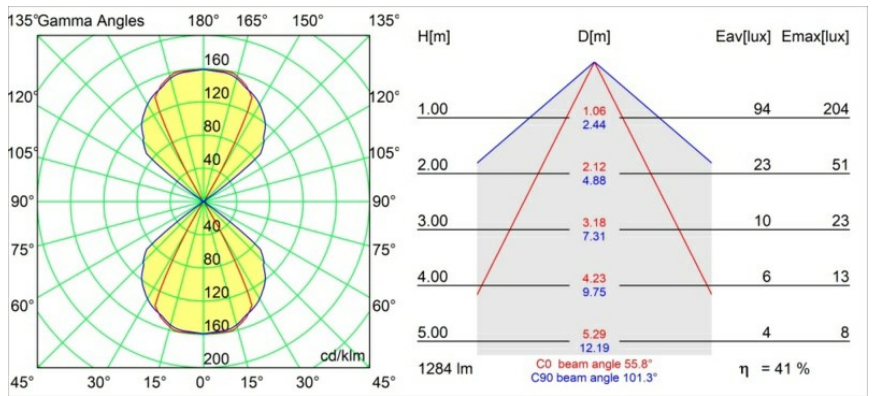

Specifications

Material	11074910
Light Source Type	LED
LED Type	BRIDGELUX V8G8
LED technology	LED COB
CRI	Min. 90
Colour Temperature	2700K
Lifetime	L90B10 @50,000 Hours
Lamp Included	Yes
Number of Light Sources	2
CIE flux code	84 99 99 50 42
Binning (SDCM)	2
Light Direction	Up/Down
Input Voltage	230V
Luminaire power (W)	12.0
Electrical Class	I
IP Rating	20
Glow wire rating (°C)	960
Dimming Protocol	Trailing Edge
Indoor/Outdoor	Indoor
Application	Wall
Mounting	Surface
Adjustability	Not Applicable
Distance to Lighted Object (m)	0,1
Primary Colour & Primary Finish	Bronze, Brushed Anodised
Secondary Colour & Secondary Finish	Black, Matt
Gross weight (g)	1213.0
Delivered lumens (lm)	537
Efficacy (lm/W)	45
Glare rating	15

TM30 & CRI diagram

Light distribution & beam diagram

Diagrams