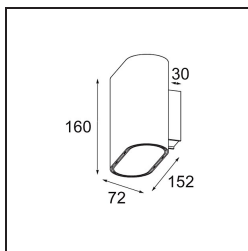

Date
Customer
Project
Type

Duell Wall Up/Down 2x LED 2700K DALI DI Silver Bronze Brushed Anodised - Champagne Anodised

Specifications

Material	11074895
Light Source Type	LED
LED Type	BRIDGELUX V8G8
LED technology	LED COB
CRI	Min. 90
Colour Temperature	2700K
Lifetime	L90B10 @50,000 Hours
Lamp Included	Yes
Number of Light Sources	2
CIE flux code	68 93 99 50 59
Binning (SDCM)	2
Light Direction	Up/Down
Input Voltage	230V
Luminaire power (W)	12.0
Electrical Class	I
IP Rating	20
Glow wire rating (°C)	960
Dimming Protocol	DALI
DALI Standard	DALI-2
Indoor/Outdoor	Indoor
Application	Wall
Mounting	Surface
Adjustability	Not Applicable
Distance to Lighted Object (m)	0,1
Primary Colour & Primary Finish	Silver Bronze, Brushed Anodised
Secondary Colour & Secondary Finish	Champagne, Anodised
Gross weight (g)	1228.0
Luminous flux per lamp (lm)	763
Efficacy (lm/W)	64
Glare rating	17

Duell's gentle curves are sure to give any space a softer touch. This two-colour, LED luminaire invites you to play with combinations. One for the outside, and one for the inside plate. For ceiling-mounted applications, recessed and surface-mounted variants are available. The recessed version has an attractive broad rim, while the surface version also offers a directional variant.

TM30 & CRI diagram

Light distribution & beam diagram