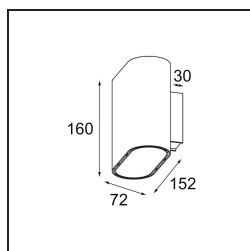

Date
Customer
Project
Type

Duell Wall Up/Down 2x LED 2700K DALI DI Bronze Brushed Anodised - Champagne Anodised

Duell's gentle curves are sure to give any space a softer touch. This two-colour, LED luminaire invites you to play with combinations. One for the outside, and one for the inside plate. For ceiling-mounted applications, recessed and surface-mounted variants are available. The recessed version has an attractive broad rim, while the surface version also offers a directional variant.

Specifications

Material	11074811
Light Source Type	LED
LED Type	BRIDGELUX V8G8
LED technology	LED COB
CRI	Min. 90
Colour Temperature	2700K
Lifetime	L90B10 @50,000 Hours
Lamp Included	Yes
Number of Light Sources	2
CIE flux code	68 93 99 50 59
Binning (SDCM)	2
Light Direction	Up/Down
Input Voltage	230V
Luminaire power (W)	12.0
Electrical Class	I
IP Rating	20
Glow wire rating (°C)	960
Dimming Protocol	DALI
DALI Standard	DALI-2
Indoor/Outdoor	Indoor
Application	Wall
Mounting	Surface
Adjustability	Not Applicable
Distance to Lighted Object (m)	0,1
Primary Colour & Primary Finish	Bronze, Brushed Anodised
Secondary Colour & Secondary Finish	Champagne, Anodised
Gross weight (g)	1228.0
Luminous flux per lamp (lm)	763
Efficacy (lm/W)	64
Glare rating	17