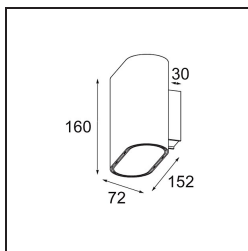

Date
Customer
Project
Type

Duell Wall Up/Down 2x LED 2700K DALI DI Bronze Brushed Anodised - Black Matt

Specifications

Material	11074810
Light Source Type	LED
LED Type	BRIDGELUX V8G8
LED technology	LED COB
CRI	Min. 90
Colour Temperature	2700K
Lifetime	L90B10 @50,000 Hours
Lamp Included	Yes
Number of Light Sources	2
CIE flux code	84 99 99 50 42
Binning (SDCM)	2
Light Direction	Up/Down
Input Voltage	230V
Luminaire power (W)	12.0
Electrical Class	I
IP Rating	20
Glow wire rating (°C)	960
Dimming Protocol	DALI
DALI Standard	DALI-2
Indoor/Outdoor	Indoor
Application	Wall
Mounting	Surface
Adjustability	Not Applicable
Distance to Lighted Object (m)	0,1
Primary Colour & Primary Finish	Bronze, Brushed Anodised
Secondary Colour & Secondary Finish	Black, Matt
Gross weight (g)	1228.0
Luminous flux per lamp (lm)	537
Efficacy (lm/W)	45
Glare rating	15

Duell's gentle curves are sure to give any space a softer touch. This two-colour, LED luminaire invites you to play with combinations. One for the outside, and one for the inside plate. For ceiling-mounted applications, recessed and surface-mounted variants are available. The recessed version has an attractive broad rim, while the surface version also offers a directional variant.

TM30 & CRI diagram

Light distribution & beam diagram