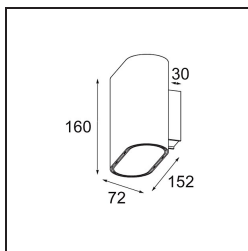

Date
Customer
Project
Type

Duell Wall Up/Down 2x LED 2700K DALI DI Black Brushed Anodised - Black Matt

Specifications

Material	11074803
Light Source Type	LED
LED Type	BRIDGELUX V8G8
LED technology	LED COB
CRI	Min. 90
Colour Temperature	2700K
Lifetime	L90B10 @50,000 Hours
Lamp Included	Yes
Number of Light Sources	2
CIE flux code	84 99 99 50 42
Binning (SDCM)	2
Light Direction	Up/Down
Input Voltage	230V
Luminaire power (W)	12.0
Electrical Class	I
IP Rating	20
Glow wire rating (°C)	960
Dimming Protocol	DALI
DALI Standard	DALI-2
Indoor/Outdoor	Indoor
Application	Wall
Mounting	Surface
Adjustability	Not Applicable
Distance to Lighted Object (m)	0,1
Primary Colour & Primary Finish	Black, Brushed Anodised
Secondary Colour & Secondary Finish	Black, Matt
Gross weight (g)	1228.0
Luminous flux per lamp (lm)	537
Efficacy (lm/W)	45
Glare rating	15

Duell's gentle curves are sure to give any space a softer touch. This two-colour, LED luminaire invites you to play with combinations. One for the outside, and one for the inside plate. For ceiling-mounted applications, recessed and surface-mounted variants are available. The recessed version has an attractive broad rim, while the surface version also offers a directional variant.

TM30 & CRI diagram

Light distribution & beam diagram