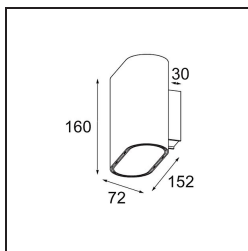

Date
Customer
Project
Type

Duell Wall Up/Down 2x LED 2700K 1-10V/Push-Dim DI Bronze Brushed Anodised - Black Matt

Duell's gentle curves are sure to give any space a softer touch. This two-colour, LED luminaire invites you to play with combinations. One for the outside, and one for the inside plate. For ceiling-mounted applications, recessed and surface-mounted variants are available. The recessed version has an attractive broad rim, while the surface version also offers a directional variant.

Specifications

Material	11074610
Light Source Type	LED
LED Type	BRIDGELUX V8G8
LED technology	LED COB
CRI	Min. 90
Colour Temperature	2700K
Lifetime	L90B10 @50,000 Hours
Lamp Included	Yes
Number of Light Sources	2
CIE flux code	84 99 99 50 42
Binning (SDCM)	2
Light Direction	Up/Down
Input Voltage	230V
Luminaire power (W)	12.0
Electrical Class	I
IP Rating	20
Glow wire rating (°C)	960
Dimming Protocol	1-10V, Push-Dim
Indoor/Outdoor	Indoor
Application	Wall
Mounting	Surface
Adjustability	Not Applicable
Distance to Lighted Object (m)	0,1
Primary Colour & Primary Finish	Bronze, Brushed Anodised
Secondary Colour & Secondary Finish	Black, Matt
Gross weight (g)	1220.0
Delivered lumens (lm)	537
Efficacy (lm/W)	45
Glare rating	15

TM30 & CRI diagram

Light distribution & beam diagram