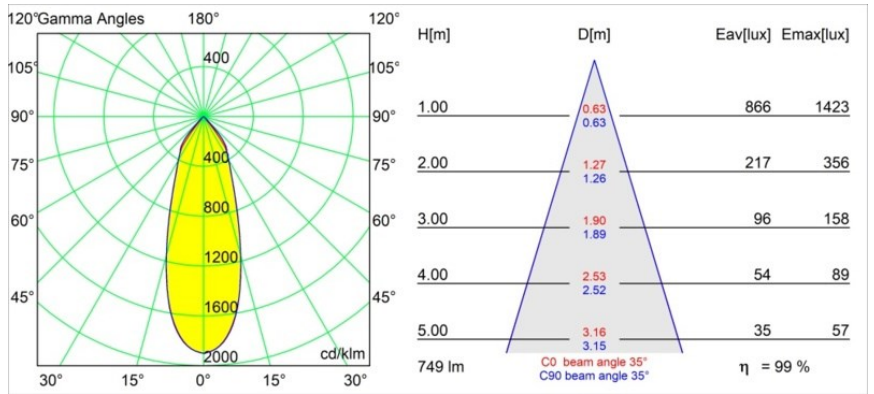

Light distribution & beam diagram