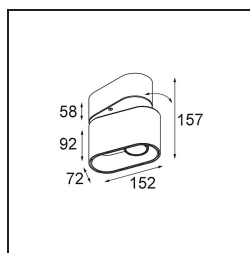

Date
Customer
Project
Type

Duell Surface Adjustable 1x LED 2700K Flood 1-10V/Push-Dim DI Black Structure - Gold Anodised

Specifications

Material	11073132
Light Source Type	LED
LED Type	BRIDGELUX V8G8
LED technology	LED COB
CRI	Min. 90
Colour Temperature	2700K
Lifetime	L90B10 @50,000 Hours
Lamp Included	Yes
Number of Light Sources	1
Binning (SDCM)	2
Light Direction	Down
Optic	Reflector
Measured beam angle (°)	35.0
Input Voltage	230V
Luminaire power (W)	10.0
Electrical Class	I
IP Rating	20
Glow wire rating (°C)	960
Dimming Protocol	1-10V, Push-Dim
Indoor/Outdoor	Indoor
Application	Ceiling
Mounting	Surface
Adjustability	V 20°
Distance to Lighted Object (m)	0,1
Primary Colour & Primary Finish	Black, Structure
Secondary Colour & Secondary Finish	Gold, Anodised
Gross weight (g)	1365.0
Luminous flux per lamp (lm)	743
Efficacy (lm/W)	65
Glare rating	21

Duell's gentle curves are sure to give any space a softer touch. This two-colour, LED luminaire invites you to play with combinations. One for the outside, and one for the inside plate. For ceiling-mounted applications, recessed and surface-mounted variants are available. The recessed version has an attractive broad rim, while the surface version also offers a directional variant.