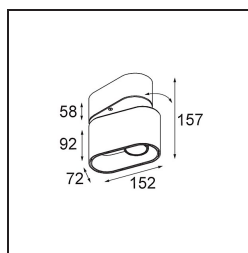

*Duell Surface Adjustable 1x LED 2700K Medium Non-Dim DI Black Structure - Gold Anodised*

Duell's gentle curves are sure to give any space a softer touch. This two-colour, LED luminaire invites you to play with combinations. One for the outside, and one for the inside plate. For ceiling-mounted applications, recessed and surface-mounted variants are available. The recessed version has an attractive broad rim, while the surface version also offers a directional variant.

### Specifications

Material	11073032
Light Source Type	LED
LED Type	BRIDGELUX V8G8
LED technology	LED COB
CRI	Min. 90
Colour Temperature	2700K
Lifetime	L90B10 @50,000 Hours
Lamp Included	Yes
Number of Light Sources	1
Binning (SDCM)	2
Light Direction	Down
Optic	Reflector
Measured beam angle (°)	23.0
Input Voltage	230V
Luminaire power (W)	10.0
Electrical Class	I
IP Rating	20
Glow wire rating (°C)	960
Dimming Protocol	Non-Dim
Indoor/Outdoor	Indoor
Application	Ceiling
Mounting	Surface
Adjustability	V 20°
Distance to Lighted Object (m)	0,1
Primary Colour & Primary Finish	Black, Structure
Secondary Colour & Secondary Finish	Gold, Anodised
Gross weight (g)	1285.0
Luminous flux per lamp (lm)	741
Efficacy (lm/W)	64
Glare rating	21