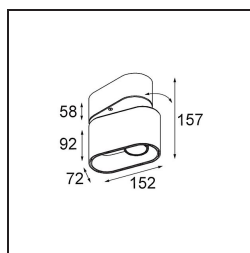

Date
Customer
Project
Type

Duell Surface Adjustable 1x LED 2700K Medium Non-Dim DI Black Structure - Gold Anodised

Specifications

Material	11073032
Light Source Type	LED
LED Type	BRIDGELUX V8G8
LED technology	LED COB
CRI	Min. 90
Colour Temperature	2700K
Lifetime	L90B10 @50,000 Hours
Lamp Included	Yes
Number of Light Sources	1
Binning (SDCM)	2
Light Direction	Down
Optic	Reflector
Measured beam angle (°)	23.0
Input Voltage	230V
Luminaire power (W)	10.0
Electrical Class	I
IP Rating	20
Glow wire rating (°C)	960
Dimming Protocol	Non-Dim
Indoor/Outdoor	Indoor
Application	Ceiling
Mounting	Surface
Adjustability	V 20°
Distance to Lighted Object (m)	0,1
Primary Colour & Primary Finish	Black, Structure
Secondary Colour & Secondary Finish	Gold, Anodised
Gross weight (g)	1285.0
Luminous flux per lamp (lm)	741
Efficacy (lm/W)	64
Glare rating	21

Duell's gentle curves are sure to give any space a softer touch. This two-colour, LED luminaire invites you to play with combinations. One for the outside, and one for the inside plate. For ceiling-mounted applications, recessed and surface-mounted variants are available. The recessed version has an attractive broad rim, while the surface version also offers a directional variant.