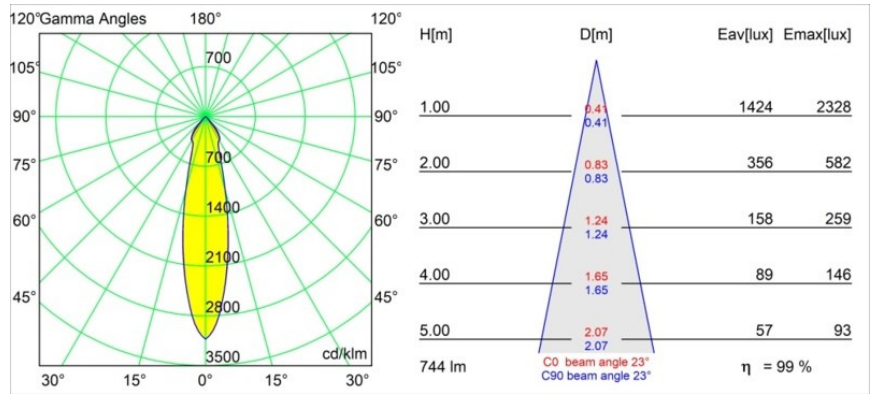

*Duell Surface Adjustable 1x LED 2700K Medium Non-Dim DI Black Structure - Gold Anodised*

Duell's gentle curves are sure to give any space a softer touch. This two-colour, LED luminaire invites you to play with combinations. One for the outside, and one for the inside plate. For ceiling-mounted applications, recessed and surface-mounted variants are available. The recessed version has an attractive broad rim, while the surface version also offers a directional variant.

### Specifications

Material	11073032
Light Source Type	LED
LED Type	BRIDGELUX V8G8
LED technology	LED COB
CRI	Min. 90
Colour Temperature	2700K
Lifetime	L90B10 @50,000 Hours
Lamp Included	Yes
Number of Light Sources	1
Binning (SDCM)	2
Light Direction	Down
Optic	Reflector
Measured beam angle (°)	23.0
Input Voltage	230V
Luminaire power (W)	10.0
Electrical Class	I
IP Rating	20
Glow wire rating (°C)	960
Dimming Protocol	Non-Dim
Indoor/Outdoor	Indoor
Application	Ceiling
Mounting	Surface
Adjustability	V 20°
Distance to Lighted Object (m)	0,1
Primary Colour & Primary Finish	Black, Structure
Secondary Colour & Secondary Finish	Gold, Anodised
Gross weight (g)	1285.0
Luminous flux per lamp (lm)	741
Efficacy (lm/W)	64
Glare rating	21

**TM30 & CRI diagram**

**Light distribution & beam diagram**

Diagrams