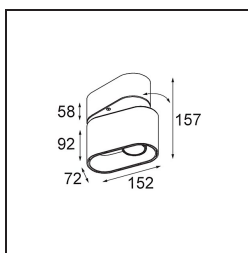

*Duell Surface Adjustable 1x LED 2700K Medium Non-Dim DI Black Structure - Gold Anodised*

Duell's gentle curves are sure to give any space a softer touch. This two-colour, LED luminaire invites you to play with combinations. One for the outside, and one for the inside plate. For ceiling-mounted applications, recessed and surface-mounted variants are available. The recessed version has an attractive broad rim, while the surface version also offers a directional variant.

### Specifications

Material	11073032
Light Source Type	LED
LED Type	BRIDGELUX V8G8
LED technology	LED COB
CRI	Min. 90
Colour Temperature	2700K
Lifetime	L90B10 @50,000 Hours
Lamp Included	Yes
Number of Light Sources	1
Binning (SDCM)	2
Light Direction	Down
Optic	Reflector
Measured beam angle (°)	23.0
Input Voltage	230V
Luminaire power (W)	10.0
Electrical Class	I
IP Rating	20
Glow wire rating (°C)	960
Dimming Protocol	Non-Dim
Indoor/Outdoor	Indoor
Application	Ceiling
Mounting	Surface
Adjustability	V 20°
Distance to Lighted Object (m)	0,1
Primary Colour & Primary Finish	Black, Structure
Secondary Colour & Secondary Finish	Gold, Anodised
Gross weight (g)	1285.0
Luminous flux per lamp (lm)	741
Efficacy (lm/W)	64
Glare rating	21