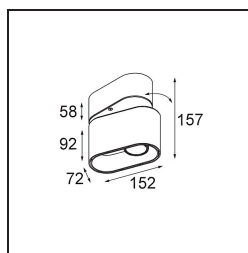

Duell Surface Adjustable 1x LED 2700K Medium Non-Dim DI White Structure - Champagne Anodised

Specifications

Material	11073009
Light Source Type	LED
LED Type	BRIDGELUX V8G8
LED technology	LED COB
CRI	Min. 90
Colour Temperature	2700K
Lifetime	L90B10 @50,000 Hours
Lamp Included	Yes
Number of Light Sources	1
Binning (SDCM)	2
Light Direction	Down
Optic	Reflector
Measured beam angle (°)	23.0
Input Voltage	230V
Luminaire power (W)	10.0
Electrical Class	I
IP Rating	20
Glow wire rating (°C)	960
Dimming Protocol	Non-Dim
Indoor/Outdoor	Indoor
Application	Ceiling
Mounting	Surface
Adjustability	V 20°
Distance to Lighted Object (m)	0,1
Primary Colour & Primary Finish	White, Structure
Secondary Colour & Secondary Finish	Champagne, Anodised
Gross weight (g)	1285.0
Luminous flux per lamp (lm)	741
Efficacy (lm/W)	64
Glare rating	21

Duell's gentle curves are sure to give any space a softer touch. This two-colour, LED luminaire invites you to play with combinations. One for the outside, and one for the inside plate. For ceiling-mounted applications, recessed and surface-mounted variants are available. The recessed version has an attractive broad rim, while the surface version also offers a directional variant.