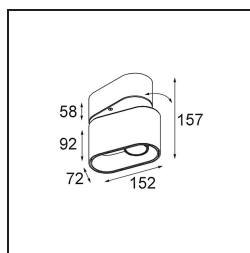

Date
Customer
Project
Type

*Duell Surface Adjustable 1x LED 2700K Medium 1-10V/Push-Dim DI White Structure - Champagne Anodised*

Duell's gentle curves are sure to give any space a softer touch. This two-colour, LED luminaire invites you to play with combinations. One for the outside, and one for the inside plate. For ceiling-mounted applications, recessed and surface-mounted variants are available. The recessed version has an attractive broad rim, while the surface version also offers a directional variant.

### Specifications

Material	11072909
Light Source Type	LED
LED Type	BRIDGELUX V8G8
LED technology	LED COB
CRI	Min. 90
Colour Temperature	2700K
Lifetime	L90B10 @50,000 Hours
Lamp Included	Yes
Number of Light Sources	1
Binning (SDCM)	2
Light Direction	Down
Optic	Reflector
Measured beam angle (°)	23.0
Input Voltage	230V
Luminaire power (W)	10.0
Electrical Class	I
IP Rating	20
Glow wire rating (°C)	960
Dimming Protocol	1-10V, Push-Dim
Indoor/Outdoor	Indoor
Application	Ceiling
Mounting	Surface
Adjustability	V 20°
Distance to Lighted Object (m)	0,1
Primary Colour & Primary Finish	White, Structure
Secondary Colour & Secondary Finish	Champagne, Anodised
Gross weight (g)	1365.0
Luminous flux per lamp (lm)	741
Efficacy (lm/W)	64
Glare rating	21