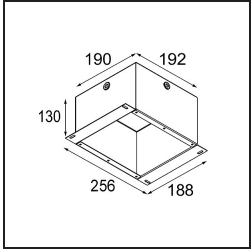

Installation Accessories

10889830 Installation Housing 192x190x130

Choose a required accessory