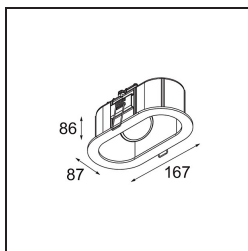

Date
Customer
Project
Type

FFD_Duell Recessed Adjustable 1x GU10 White Structure - Black Matt

Duell's gentle curves are sure to give any space a softer touch. This two-colour, LED luminaire invites you to play with combinations. One for the outside, and one for the inside plate. For ceiling-mounted applications, recessed and surface-mounted variants are available. The recessed version has an attractive broad rim, while the surface version also offers a directional variant.

Specifications

Material	11070829
Light Source Type	GU10
Lamp Included	No
Number of Light Sources	1
Light Direction	Down
Input Voltage	230V
Electrical Class	I
IP Rating	20
Glow wire rating (°C)	960
Indoor/Outdoor	Indoor
Application	Ceiling, Wall
Mounting	Recessed
Cut-out size (mm)	ø76 (x2) L 156
Mounting depth (mm)	118.0
Adjustability	V 45°
Distance to Lighted Object (m)	0,5
Primary Colour & Primary Finish	White, Structure
Secondary Colour & Secondary Finish	Black, Matt
Gross weight (g)	635.0