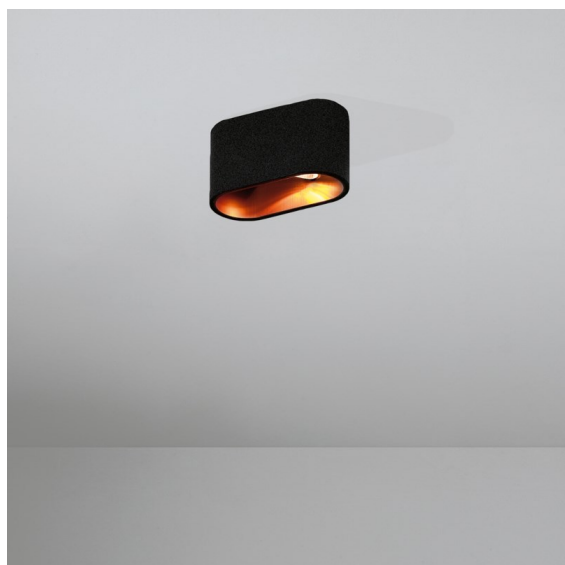

Date
Customer
Project
Type

Duell Surface Adjustable 1x GU10 Black Structure - Gold Anodised

Specifications

Material	11070732
Light Source Type	GU10
Lamp Included	No
Number of Light Sources	1
Light Direction	Down
Input Voltage	230V
Luminaire power (W)	22.0
Electrical Class	I
IP Rating	20
Glow wire rating (°C)	960
Indoor/Outdoor	Indoor
Application	Ceiling
Mounting	Surface
Adjustability	V 45°
Distance to Lighted Object (m)	0,5
Primary Colour & Primary Finish	Black, Structure
Secondary Colour & Secondary Finish	Gold, Anodised
Gross weight (g)	635.0

Duell's gentle curves are sure to give any space a softer touch. This two-colour, LED luminaire invites you to play with combinations. One for the outside, and one for the inside plate. For ceiling-mounted applications, recessed and surface-mounted variants are available. The recessed version has an attractive broad rim, while the surface version also offers a directional variant.