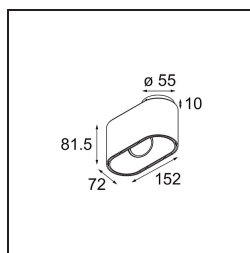

Date
Customer
Project
Type

Duell Surface Adjustable 1x GU10 Black Structure - Gold Anodised

Specifications

Material	11070732
Light Source Type	GU10
Lamp Included	No
Number of Light Sources	1
Light Direction	Down
Input Voltage	230V
Luminaire power (W)	22.0
Electrical Class	I
IP Rating	20
Glow wire rating (°C)	960
Indoor/Outdoor	Indoor
Application	Ceiling
Mounting	Surface
Adjustability	V 45°
Distance to Lighted Object (m)	0,5
Primary Colour & Primary Finish	Black, Structure
Secondary Colour & Secondary Finish	Gold, Anodised
Gross weight (g)	635.0

Duell's gentle curves are sure to give any space a softer touch. This two-colour, LED luminaire invites you to play with combinations. One for the outside, and one for the inside plate. For ceiling-mounted applications, recessed and surface-mounted variants are available. The recessed version has an attractive broad rim, while the surface version also offers a directional variant.