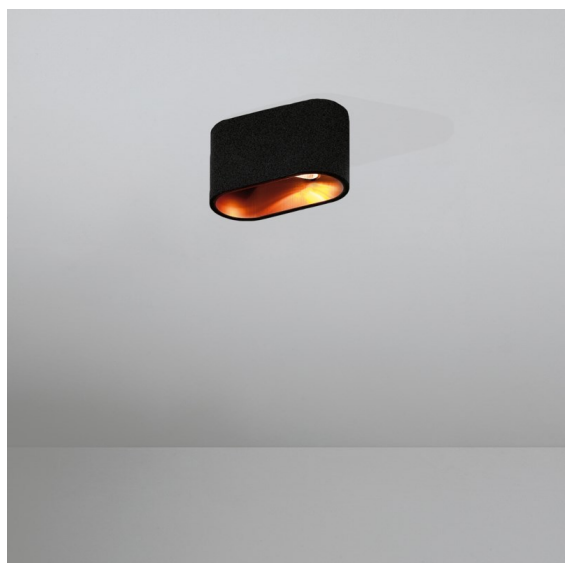

Date
Customer
Project
Type

*Duell Surface Adjustable 1x GU10 Black Structure - Gold Anodised*

**Specifications**

Material	11070732
Light Source Type	GU10
Lamp Included	No
Number of Light Sources	1
Light Direction	Down
Input Voltage	230V
Luminaire power (W)	22.0
Electrical Class	I
IP Rating	20
Glow wire rating (°C)	960
Indoor/Outdoor	Indoor
Application	Ceiling
Mounting	Surface
Adjustability	V 45°
Distance to Lighted Object (m)	0,5
Primary Colour & Primary Finish	Black, Structure
Secondary Colour & Secondary Finish	Gold, Anodised
Gross weight (g)	635.0

Duell's gentle curves are sure to give any space a softer touch. This two-colour, LED luminaire invites you to play with combinations. One for the outside, and one for the inside plate. For ceiling-mounted applications, recessed and surface-mounted variants are available. The recessed version has an attractive broad rim, while the surface version also offers a directional variant.