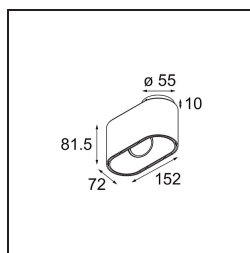

Date
Customer
Project
Type

*Duell Surface Adjustable 1x GU10 Black Structure - Gold Anodised*

**Specifications**

Material	11070732
Light Source Type	GU10
Lamp Included	No
Number of Light Sources	1
Light Direction	Down
Input Voltage	230V
Luminaire power (W)	22.0
Electrical Class	I
IP Rating	20
Glow wire rating (°C)	960
Indoor/Outdoor	Indoor
Application	Ceiling
Mounting	Surface
Adjustability	V 45°
Distance to Lighted Object (m)	0,5
Primary Colour & Primary Finish	Black, Structure
Secondary Colour & Secondary Finish	Gold, Anodised
Gross weight (g)	635.0

Duell's gentle curves are sure to give any space a softer touch. This two-colour, LED luminaire invites you to play with combinations. One for the outside, and one for the inside plate. For ceiling-mounted applications, recessed and surface-mounted variants are available. The recessed version has an attractive broad rim, while the surface version also offers a directional variant.