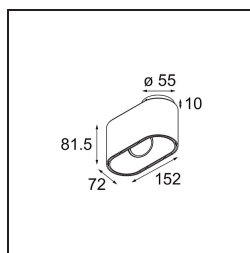

*Duell Surface Adjustable 1x GU10 White Structure - Champagne Anodised*

**Specifications**

Material	11070709
Light Source Type	GU10
Lamp Included	No
Number of Light Sources	1
Light Direction	Down
Input Voltage	230V
Luminaire power (W)	22.0
Electrical Class	I
IP Rating	20
Glow wire rating (°C)	960
Indoor/Outdoor	Indoor
Application	Ceiling
Mounting	Surface
Adjustability	V 45°
Distance to Lighted Object (m)	0,5
Primary Colour & Primary Finish	White, Structure
Secondary Colour & Secondary Finish	Champagne, Anodised
Gross weight (g)	635.0

Duell's gentle curves are sure to give any space a softer touch. This two-colour, LED luminaire invites you to play with combinations. One for the outside, and one for the inside plate. For ceiling-mounted applications, recessed and surface-mounted variants are available. The recessed version has an attractive broad rim, while the surface version also offers a directional variant.