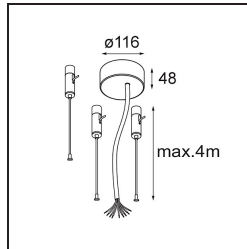

Date
Customer
Project
Type

Power Feed and Suspension Kit Round 9P Flat Moon (3) Straight (Incl. Power Feed Cable & Suspension Cable 4000) White Structure

Specifications

Material	11062409
Lamp Included	No
Number of Light Sources	0
Input Voltage	230V
Electrical Class	I
IP Rating	20
Glow wire rating (°C)	960
Indoor/Outdoor	Indoor
Application	Ceiling
Adjustability	Not Applicable
Primary Colour & Primary Finish	White, Structure
Gross weight (g)	841.0