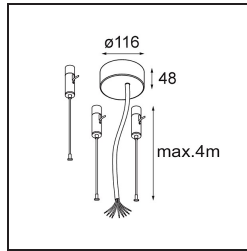

Date
Customer
Project
Type

Power Feed and Suspension Kit Round 9P Flat Moon (3) Straight (Incl. Power Feed Cable & Suspension Cable 4000) White Structure

Specifications

Material	11062409
Lamp Included	No
Number of Light Sources	0
Input Voltage	230V
Electrical Class	I
IP Rating	20
Glow wire rating (°C)	960
Indoor/Outdoor	Indoor
Application	Ceiling
Adjustability	Not Applicable
Primary Colour & Primary Finish	White, Structure
Gross weight (g)	841.0