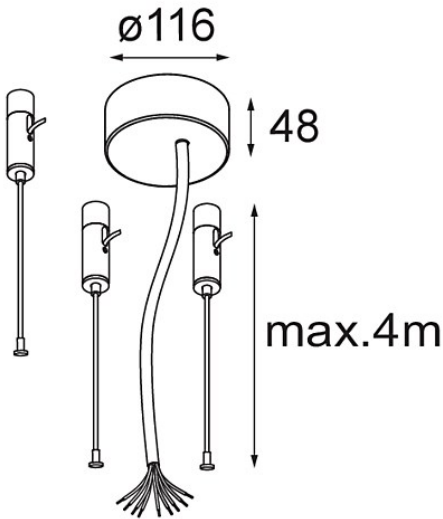

Date
Customer
Project
Type

Power Feed and Suspension Kit Round 9P Flat Moon (3) Straight (Incl. Power Feed Cable & Suspension Cable 4000) White Structure

Specifications

Material	11062409
Lamp Included	No
Number of Light Sources	0
Input Voltage	230V
Electrical Class	I
IP Rating	20
Glow wire rating (°C)	960
Indoor/Outdoor	Indoor
Application	Ceiling
Adjustability	Not Applicable
Primary Colour & Primary Finish	White, Structure
Gross weight (g)	841.0