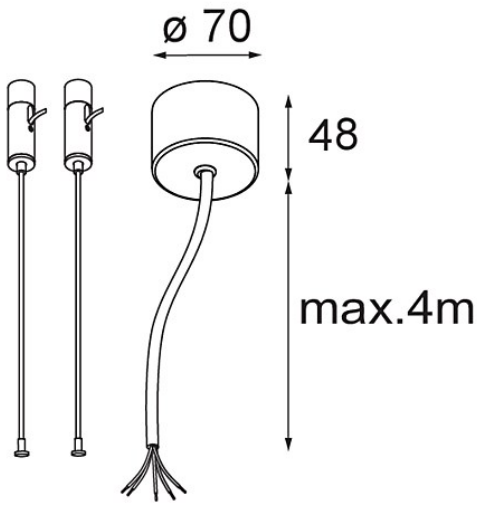

Date
Customer
Project
Type

FFD_Power Feed and Suspension Kit 4000 Round 5P United (2) Straight White Structure

Specifications

Material	11061709
Lamp Included	No
Number of Light Sources	0
Input Voltage	230V
Electrical Class	I
IP Rating	20
Glow wire rating (°C)	960
Indoor/Outdoor	Indoor
Application	Ceiling
Adjustability	Not Applicable
Primary Colour & Primary Finish	White, Structure
Gross weight (g)	530.0