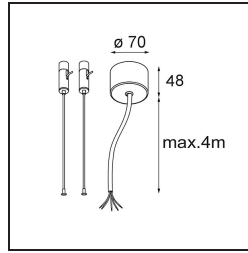

Date
Customer
Project
Type

FFD_Power Feed and Suspension Kit 4000 Round 5P United (2) Straight White Structure

Specifications

Material	11061709
Lamp Included	No
Number of Light Sources	0
Input Voltage	230V
Electrical Class	I
IP Rating	20
Glow wire rating (°C)	960
Indoor/Outdoor	Indoor
Application	Ceiling
Adjustability	Not Applicable
Primary Colour & Primary Finish	White, Structure
Gross weight (g)	530.0