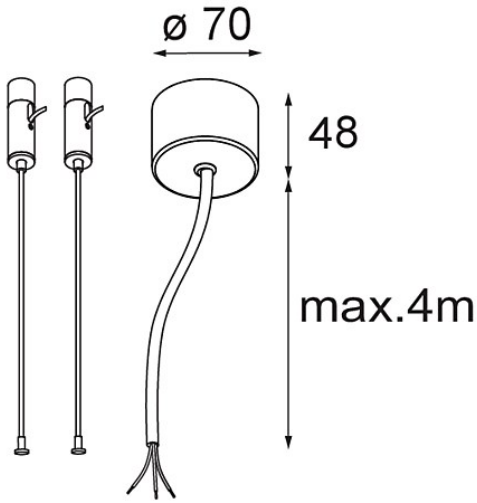

FFD_Power Feed and Suspension Kit 4000 Round 3P United (2) Straight Black Structure

Specifications

Material	11060732
Lamp Included	No
Number of Light Sources	0
Input Voltage	230V
Electrical Class	I
IP Rating	20
Glow wire rating (°C)	960
Indoor/Outdoor	Indoor
Application	Ceiling
Adjustability	Not Applicable
Primary Colour & Primary Finish	Black, Structure
Gross weight (g)	425.0