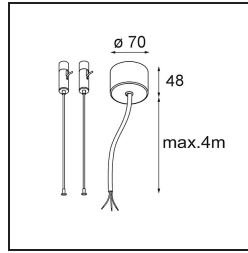

FFD_Power Feed and Suspension Kit 4000 Round 3P United (2) Straight Black Structure

Specifications

Material	11060732
Lamp Included	No
Number of Light Sources	0
Input Voltage	230V
Electrical Class	I
IP Rating	20
Glow wire rating (°C)	960
Indoor/Outdoor	Indoor
Application	Ceiling
Adjustability	Not Applicable
Primary Colour & Primary Finish	Black, Structure
Gross weight (g)	425.0