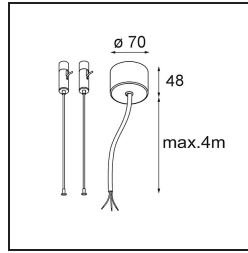

Date
Customer
Project
Type

FFD_Power Feed and Suspension Kit 4000 Round 3P United (2) Straight White Structure

Specifications

Material	11060709
Lamp Included	No
Number of Light Sources	0
Input Voltage	230V
Electrical Class	I
IP Rating	20
Glow wire rating (°C)	960
Indoor/Outdoor	Indoor
Application	Ceiling
Adjustability	Not Applicable
Primary Colour & Primary Finish	White, Structure
Gross weight (g)	425.0