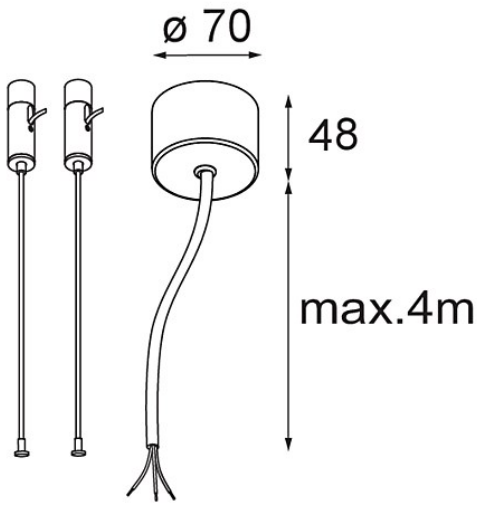

Date
Customer
Project
Type

FFD_Power Feed and Suspension Kit 4000 Round 3P United (2) Straight White Structure

Specifications

Material	11060709
Lamp Included	No
Number of Light Sources	0
Input Voltage	230V
Electrical Class	I
IP Rating	20
Glow wire rating (°C)	960
Indoor/Outdoor	Indoor
Application	Ceiling
Adjustability	Not Applicable
Primary Colour & Primary Finish	White, Structure
Gross weight (g)	425.0