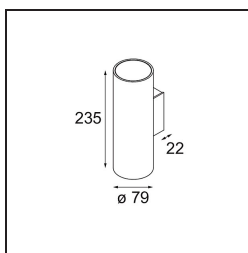

Date
Customer
Project
Type

Nude Wall Up/Down 79 2x IP55 LED 3000K Flood Trailing Edge DI White Structure

Nude's pure geometrical lines are ideal for highlighting architectural features. A long, thin, wall luminaire with indirect light, it is completely stripped down to the essence of what constitutes a luminaire. Its light source is recessed in the slender cylinder so much so that it is practically invisible. Complement the light effect with white or black, or a row of rich colours.

Specifications

Material	10923109
Light Source Type	LED
LED Type	BRIDGELUX V8G8
LED technology	LED COB
CRI	Min. 90
Colour Temperature	3000K
Lifetime	L90B10 @50,000 Hours
Lamp Included	Yes
Number of Light Sources	2
CIE flux code	100 100 100 50 61
Binning (SDCM)	2
Light Direction	Up/Down
Optic	Reflector
Measured beam angle (°)	36.0
Input Voltage	230V
Luminaire power (W)	11.6
Electrical Class	I
IP Rating	55
Glow wire rating (°C)	960
Dimming Protocol	Trailing Edge
Indoor/Outdoor	Outdoor
Application	Wall
Mounting	Surface
Adjustability	Not Applicable
Distance to Lighted Object (m)	0,1
Primary Colour & Primary Finish	White, Structure
Gross weight (g)	1768.0
Luminous flux per lamp (lm)	816
Efficacy (lm/W)	70
Glare rating	9
Remark	• Not suitable for installation ≤5km from the coast

TM30 & CRI diagram

Light distribution & beam diagram