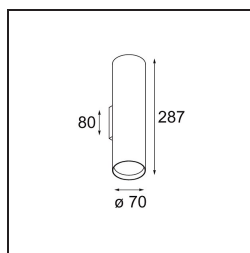

Date
Customer
Project
Type

*Nude Wall Up/Down 70 2x PAR20 E27 Silver Bronze Brushed Anodised*

**Specifications**

Material	10920884
Light Source Type	PAR20 E27
Lamp Included	No
Number of Light Sources	2
Light Direction	Up/Down
Input Voltage	230V
Electrical Class	I
IP Rating	20
Glow wire rating (°C)	960
Indoor/Outdoor	Indoor
Application	Wall
Mounting	Surface
Adjustability	Not Applicable
Distance to Lighted Object (m)	0,1
Primary Colour & Primary Finish	Silver Bronze, Brushed Anodised
Gross weight (g)	940.0

Nude's pure geometrical lines are ideal for highlighting architectural features. A long, thin, wall luminaire with indirect light, it is completely stripped down to the essence of what constitutes a luminaire. Its light source is recessed in the slender cylinder so much so that it is practically invisible. Complement the light effect with white or black, or a row of rich colours.

**Light distribution & beam diagram**