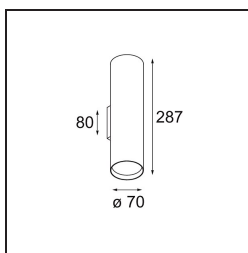

Date
Customer
Project
Type

Nude Wall Up/Down 70 2x PAR20 E27 Bronze Brushed Anodised

Nude's pure geometrical lines are ideal for highlighting architectural features. A long, thin, wall luminaire with indirect light, it is completely stripped down to the essence of what constitutes a luminaire. Its light source is recessed in the slender cylinder so much so that it is practically invisible. Complement the light effect with white or black, or a row of rich colours.

Specifications

Material	10920882
Light Source Type	PAR20 E27
Lamp Included	No
Number of Light Sources	2
Light Direction	Up/Down
Input Voltage	230V
Electrical Class	I
IP Rating	20
Glow wire rating (°C)	960
Indoor/Outdoor	Indoor
Application	Wall
Mounting	Surface
Adjustability	Not Applicable
Distance to Lighted Object (m)	0,1
Primary Colour & Primary Finish	Bronze, Brushed Anodised
Gross weight (g)	940.0

Light distribution & beam diagram