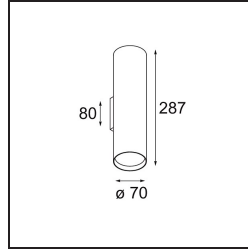

Date
Customer
Project
Type

Nude Wall Up/Down 70 2x PAR20 E27 Black Brushed Anodised

Specifications

Material	10920881
Light Source Type	PAR20 E27
Lamp Included	No
Number of Light Sources	2
Light Direction	Up/Down
Input Voltage	230V
Electrical Class	I
IP Rating	20
Glow wire rating (°C)	960
Indoor/Outdoor	Indoor
Application	Wall
Mounting	Surface
Adjustability	Not Applicable
Distance to Lighted Object (m)	0,1
Primary Colour & Primary Finish	Black, Brushed Anodised
Gross weight (g)	940.0

Nude's pure geometrical lines are ideal for highlighting architectural features. A long, thin, wall luminaire with indirect light, it is completely stripped down to the essence of what constitutes a luminaire. Its light source is recessed in the slender cylinder so much so that it is practically invisible. Complement the light effect with white or black, or a row of rich colours.

Light distribution & beam diagram