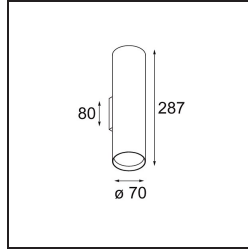

Date
Customer
Project
Type

*Nude Wall Up/Down 70 2x PAR20 E27 Black Brushed Anodised*

**Specifications**

Material	10920881
Light Source Type	PAR20 E27
Lamp Included	No
Number of Light Sources	2
Light Direction	Up/Down
Input Voltage	230V
Electrical Class	I
IP Rating	20
Glow wire rating (°C)	960
Indoor/Outdoor	Indoor
Application	Wall
Mounting	Surface
Adjustability	Not Applicable
Distance to Lighted Object (m)	0,1
Primary Colour & Primary Finish	Black, Brushed Anodised
Gross weight (g)	940.0

Nude's pure geometrical lines are ideal for highlighting architectural features. A long, thin, wall luminaire with indirect light, it is completely stripped down to the essence of what constitutes a luminaire. Its light source is recessed in the slender cylinder so much so that it is practically invisible. Complement the light effect with white or black, or a row of rich colours.

**Light distribution & beam diagram**