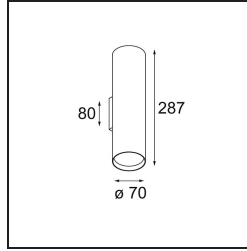

Date
Customer
Project
Type

Nude Wall Up/Down 70 2x PAR20 E27 Champagne Brushed Anodised

Nude's pure geometrical lines are ideal for highlighting architectural features. A long, thin, wall luminaire with indirect light, it is completely stripped down to the essence of what constitutes a luminaire. Its light source is recessed in the slender cylinder so much so that it is practically invisible. Complement the light effect with white or black, or a row of rich colours.

Specifications

Material	10920841
Light Source Type	PAR20 E27
Lamp Included	No
Number of Light Sources	2
Light Direction	Up/Down
Input Voltage	230V
Electrical Class	I
IP Rating	20
Glow wire rating (°C)	960
Indoor/Outdoor	Indoor
Application	Wall
Mounting	Surface
Adjustability	Not Applicable
Distance to Lighted Object (m)	0,1
Primary Colour & Primary Finish	Champagne, Brushed Anodised
Gross weight (g)	940.0

Light distribution & beam diagram