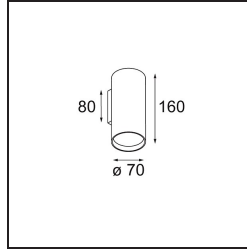

Specifications

Material	10920784
Light Source Type	PAR20 E27
Lamp Included	No
Number of Light Sources	1
Light Direction	Up, Down
Input Voltage	230V
Electrical Class	I
IP Rating	20
Glow wire rating (°C)	960
Indoor/Outdoor	Indoor
Application	Wall
Mounting	Surface
Adjustability	Not Applicable
Distance to Lighted Object (m)	0,1
Primary Colour & Primary Finish	Silver Bronze, Brushed Anodised
Gross weight (g)	484.0

Light distribution & beam diagram