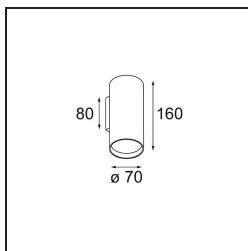

Specifications

Material	10920782
Light Source Type	PAR20 E27
Lamp Included	No
Number of Light Sources	1
Light Direction	Up, Down
Input Voltage	230V
Electrical Class	I
IP Rating	20
Glow wire rating (°C)	960
Indoor/Outdoor	Indoor
Application	Wall
Mounting	Surface
Adjustability	Not Applicable
Distance to Lighted Object (m)	0,1
Primary Colour & Primary Finish	Bronze, Brushed Anodised
Gross weight (g)	484.0

Light distribution & beam diagram