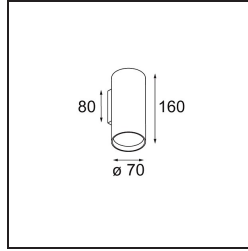


Date _____

Customer _____

Project _____

Type _____

Nude Wall 70 1x PAR20 E27 Champagne Brushed Anodised

Nude's pure geometrical lines are ideal for highlighting architectural features. A long, thin, wall luminaire with indirect light, it is completely stripped down to the essence of what constitutes a luminaire. Its light source is recessed in the slender cylinder so much so that it is practically invisible. Complement the light effect with white or black, or a row of rich colours.

Specifications

Material	10920741
Light Source Type	PAR20 E27
Lamp Included	No
Number of Light Sources	1
Light Direction	Up, Down
Input Voltage	230V
Electrical Class	I
IP Rating	20
Glow wire rating (°C)	960
Indoor/Outdoor	Indoor
Application	Wall
Mounting	Surface
Adjustability	Not Applicable
Distance to Lighted Object (m)	0,1
Primary Colour & Primary Finish	Champagne, Brushed Anodised
Gross weight (g)	484.0

Light distribution & beam diagram