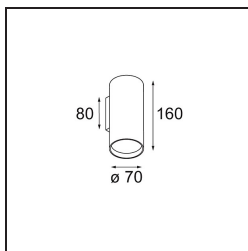

Date
Customer
Project
Type

*Nude Wall 70 1x PAR20 E27 Champagne Brushed Anodised*

**Specifications**

Material	10920741
Light Source Type	PAR20 E27
Lamp Included	No
Number of Light Sources	1
Light Direction	Up, Down
Input Voltage	230V
Electrical Class	I
IP Rating	20
Glow wire rating (°C)	960
Indoor/Outdoor	Indoor
Application	Wall
Mounting	Surface
Adjustability	Not Applicable
Distance to Lighted Object (m)	0,1
Primary Colour & Primary Finish	Champagne, Brushed Anodised
Gross weight (g)	484.0