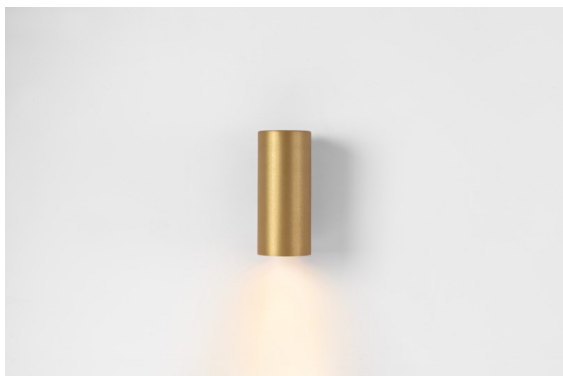

Date
Customer
Project
Type

*Nude Wall 70 1x PAR20 E27 Champagne Brushed Anodised*

**Specifications**

Material	10920741
Light Source Type	PAR20 E27
Lamp Included	No
Number of Light Sources	1
Light Direction	Up, Down
Input Voltage	230V
Electrical Class	I
IP Rating	20
Glow wire rating (°C)	960
Indoor/Outdoor	Indoor
Application	Wall
Mounting	Surface
Adjustability	Not Applicable
Distance to Lighted Object (m)	0,1
Primary Colour & Primary Finish	Champagne, Brushed Anodised
Gross weight (g)	484.0

Nude's pure geometrical lines are ideal for highlighting architectural features. A long, thin, wall luminaire with indirect light, it is completely stripped down to the essence of what constitutes a luminaire. Its light source is recessed in the slender cylinder so much so that it is practically invisible. Complement the light effect with white or black, or a row of rich colours.