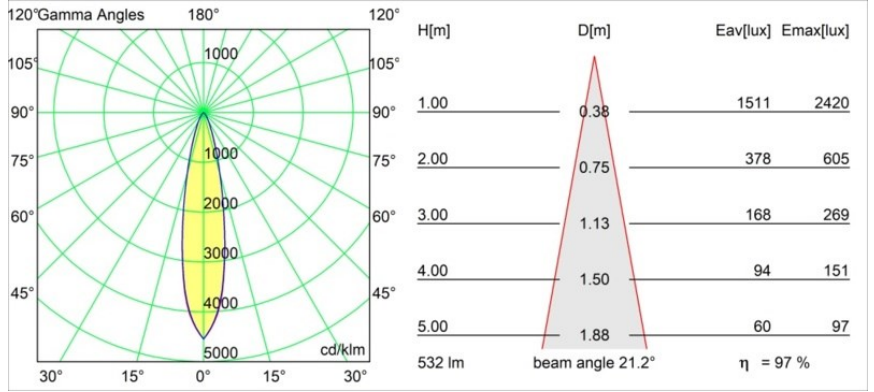

Date
Customer
Project
Type

*Nude Wall 70 1x PAR20 E27 Champagne Brushed Anodised*

**Specifications**

Material	10920741
Light Source Type	PAR20 E27
Lamp Included	No
Number of Light Sources	1
Light Direction	Up, Down
Input Voltage	230V
Electrical Class	I
IP Rating	20
Glow wire rating (°C)	960
Indoor/Outdoor	Indoor
Application	Wall
Mounting	Surface
Adjustability	Not Applicable
Distance to Lighted Object (m)	0,1
Primary Colour & Primary Finish	Champagne, Brushed Anodised
Gross weight (g)	484.0

**Light distribution & beam diagram**

Diagrams