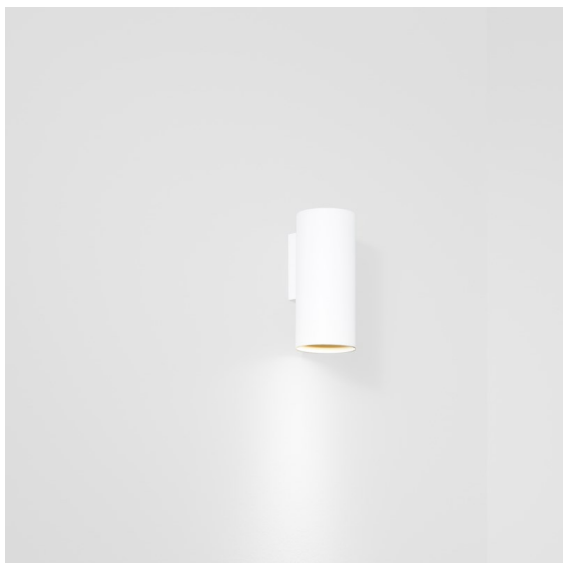

Date
Customer
Project
Type

Nude Wall 70 1x PAR20 E27 White Structure

Specifications

Material	10920709
Light Source Type	PAR20 E27
Lifetime	L80B20 @50,000 Hours
Lamp Included	No
Number of Light Sources	1
Light Direction	Up, Down
Input Voltage	230V
Electrical Class	I
IP Rating	20
Glow wire rating (°C)	960
Indoor/Outdoor	Indoor
Application	Wall
Mounting	Surface
Adjustability	Not Applicable
Distance to Lighted Object (m)	0,5
Primary Colour & Primary Finish	White, Structure
Gross weight (g)	465.0

Nude's pure geometrical lines are ideal for highlighting architectural features. A long, thin, wall luminaire with indirect light, it is completely stripped down to the essence of what constitutes a luminaire. Its light source is recessed in the slender cylinder so much so that it is practically invisible. Complement the light effect with white or black, or a row of rich colours.