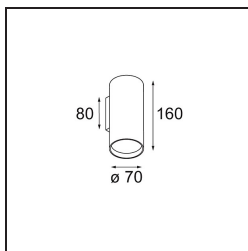

Date
Customer
Project
Type

Nude Wall 70 1x PAR20 E27 White Structure

Specifications

Material	10920709
Light Source Type	PAR20 E27
Lifetime	L80B20 @50,000 Hours
Lamp Included	No
Number of Light Sources	1
Light Direction	Up, Down
Input Voltage	230V
Electrical Class	I
IP Rating	20
Glow wire rating (°C)	960
Indoor/Outdoor	Indoor
Application	Wall
Mounting	Surface
Adjustability	Not Applicable
Distance to Lighted Object (m)	0,5
Primary Colour & Primary Finish	White, Structure
Gross weight (g)	465.0

Light distribution & beam diagram