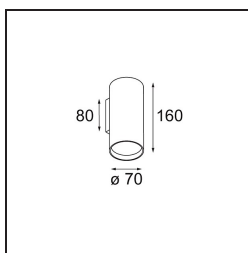

Date
Customer
Project
Type

*Nude Wall 70 1x PAR20 E27 White Structure*

**Specifications**

Material	10920709
Light Source Type	PAR20 E27
Lifetime	L80B20 @50,000 Hours
Lamp Included	No
Number of Light Sources	1
Light Direction	Up, Down
Input Voltage	230V
Electrical Class	I
IP Rating	20
Glow wire rating (°C)	960
Indoor/Outdoor	Indoor
Application	Wall
Mounting	Surface
Adjustability	Not Applicable
Distance to Lighted Object (m)	0,5
Primary Colour & Primary Finish	White, Structure
Gross weight (g)	465.0

**Light distribution & beam diagram**