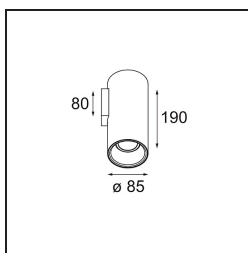

Date
Customer
Project
Type

Lotis Tube Wall 85 1x GU10 Black Structure - White Structure

Lotis Tubed is an extremely fun and versatile cylinder. You get to choose the colour of the spotlight and match it with a white or black cylinder. Go for a contrast between black, white and gold or choose a more uniform look instead. Surface-mounted, wall-mounted or suspended versions are available.

Specifications

Material	10883837
Light Source Type	GU10
Lifetime	L80B20 @50,000 Hours
Lamp Included	No
Number of Light Sources	1
Light Direction	Up, Down
Optic	Reflector
Input Voltage	230V
Electrical Class	I
IP Rating	20
Glow wire rating (°C)	960
Indoor/Outdoor	Indoor
Application	Wall
Mounting	Surface
Adjustability	Not Applicable
Distance to Lighted Object (m)	0,5
Primary Colour & Primary Finish	Black, Structure
Secondary Colour & Secondary Finish	White, Structure
Gross weight (g)	680.0
Remark	• GU10 lamp not included