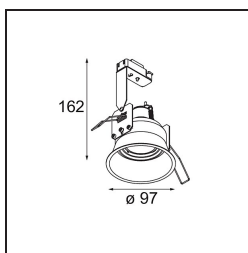

Lotis Round Recessed Adjustable 97 lx GU10 White Structure

Lotis Round is a recessed spotlight with a slight trim. The hallmark of this luminaire is its deeply recessed cone, which holds the light source. Known for its effortless design and high functionality, Lotis Round comes in different diameters and with various types of light sources.

Specifications

| | |
|---------------------------------|------------------|
| Material | 10881309 |
| Light Source Type | GU10 |
| Lifetime | 40,000 Hours |
| Lamp Included | No |
| Number of Light Sources | 1 |
| Light Direction | Down |
| Optic | Collimator |
| Input Voltage | 230V |
| Electrical Class | II |
| IP Rating | 20 |
| Glow wire rating (°C) | 960 |
| Indoor/Outdoor | Indoor |
| Application | Ceiling |
| Mounting | Recessed |
| Cut-out size (mm) | ø92 |
| Mounting depth (mm) | 140.0 |
| Adjustability | V -15°/+15° |
| Distance to Lighted Object (m) | 0,5 |
| Primary Colour & Primary Finish | White, Structure |
| Gross weight (g) | 335.0 |