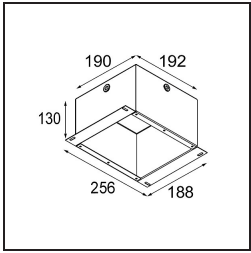

Installation Accessories

12290330 Plaster Kit 190X190 - 92 1x

10889830 Installation Housing 192x190x130

Choose a required accessory