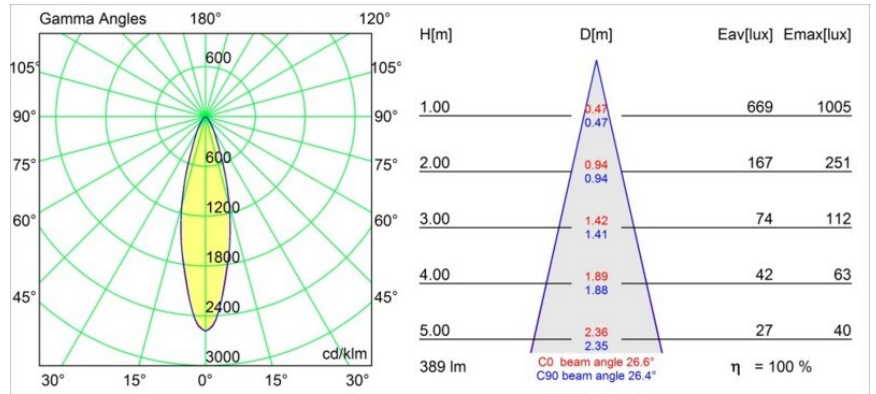

Light distribution & beam diagram