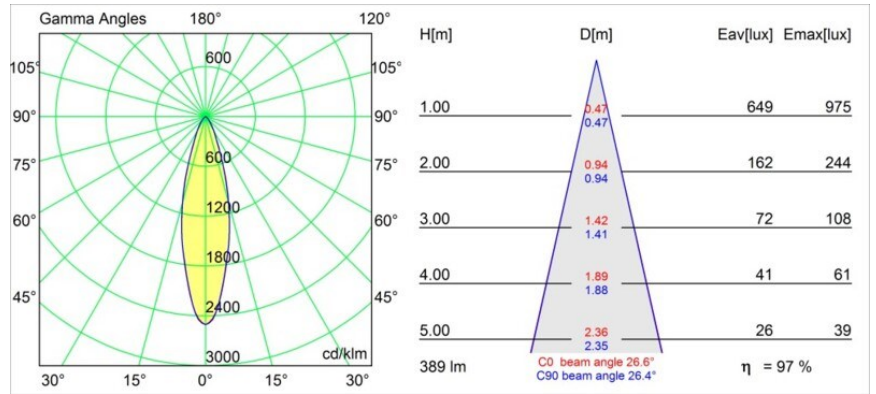

Light distribution & beam diagram