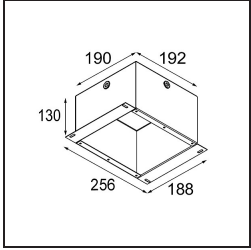

Installation Accessories

12290330 Plaster Kit 190X190 - 92 1x

10889830 Installation Housing 192x190x130

Choose a required accessory