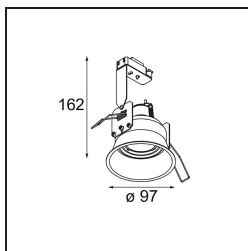

Date
Customer
Project
Type

Lotis Round Recessed Adjustable 97 1x GU10 Black Matt

Specifications

Material	10881302
Light Source Type	GU10
Lifetime	40,000 Hours
Lamp Included	No
Number of Light Sources	1
Light Direction	Down
Optic	Collimator
Input Voltage	230V
Electrical Class	II
IP Rating	20
Glow wire rating (°C)	960
Indoor/Outdoor	Indoor
Application	Ceiling
Mounting	Recessed
Cut-out size (mm)	ø92
Mounting depth (mm)	140.0
Adjustability	V -15°/+15°
Distance to Lighted Object (m)	0,5
Primary Colour & Primary Finish	Black, Matt
Gross weight (g)	335.0

Lotis Round is a recessed spotlight with a slight trim. The hallmark of this luminaire is its deeply recessed cone, which holds the light source. Known for its effortless design and high functionality, Lotis Round comes in different diameters and with various types of light sources.