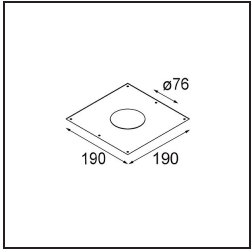

Date
Customer
Project
Type

Lotis Round Recessed 82 1x GU10 Gold Brushed Anodised

Specifications

Material	10881046
Light Source Type	GU10
Lifetime	40,000 Hours
Lamp Included	No
Number of Light Sources	1
Light Direction	Down
Optic	Collimator
Input Voltage	230V
Electrical Class	II
IP Rating	20
Glow wire rating (°C)	960
Indoor/Outdoor	Indoor
Application	Ceiling
Mounting	Recessed
Cut-out size (mm)	ø76
Mounting depth (mm)	115.0
Adjustability	Not Applicable
Distance to Lighted Object (m)	0,5
Primary Colour & Primary Finish	Gold, Brushed Anodised
Gross weight (g)	250.0
Remark	<ul style="list-style-type: none"> This is not a complete product. Light module required.

Lotis Round is a recessed spotlight with a slight trim. The hallmark of this luminaire is its deeply recessed cone, which holds the light source. Known for its effortless design and high functionality, Lotis Round comes in different diameters and with various types of light sources.

Light distribution & beam diagram

Diagrams

Installation Accessories

10889830 Installation Housing 192x190x130

12290830 Plaster Kit 190X190 - 76 1x

Choose a required accessory