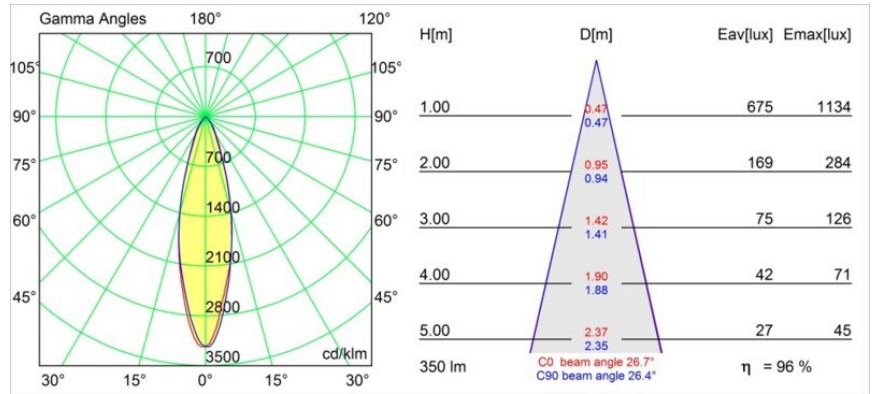

Light distribution & beam diagram