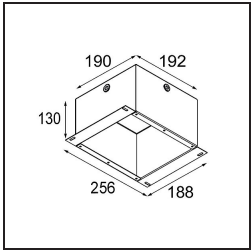

Installation Accessories

10889830 Installation Housing 192x190x130