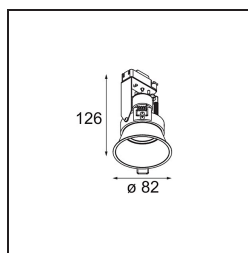

Date
Customer
Project
Type

FFD_Lotis Round Recessed 82 1x GU10 Gold Brushed Anodised

Lotis Round is a recessed spotlight with a slight trim. The hallmark of this luminaire is its deeply recessed cone, which holds the light source. Known for its effortless design and high functionality, Lotis Round comes in different diameters and with various types of light sources.

Specifications

Material	10881046
Light Source Type	GU10
Lifetime	40,000 Hours
Lamp Included	No
Number of Light Sources	1
Light Direction	Down
Optic	Collimator
Input Voltage	230V
Electrical Class	II
IP Rating	20
Glow wire rating (°C)	960
Indoor/Outdoor	Indoor
Application	Ceiling
Mounting	Recessed
Cut-out size (mm)	ø76
Mounting depth (mm)	115.0
Adjustability	Not Applicable
Distance to Lighted Object (m)	0,5
Primary Colour & Primary Finish	Gold, Brushed Anodised
Gross weight (g)	250.0
Remark	<ul style="list-style-type: none"> This is not a complete product. Light module required.