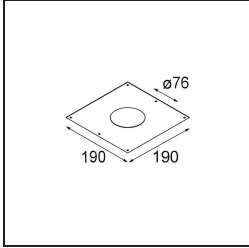

12290830 Plaster Kit 190X190 - 76 1x

Choose a required accessory