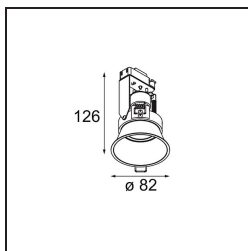

Date
Customer
Project
Type

*Lotis Round Recessed 82 1x GU10 Gold Brushed Anodised*

**Specifications**

Material	10881046
Light Source Type	GU10
Lifetime	40,000 Hours
Lamp Included	No
Number of Light Sources	1
Light Direction	Down
Optic	Collimator
Input Voltage	230V
Electrical Class	II
IP Rating	20
Glow wire rating (°C)	960
Indoor/Outdoor	Indoor
Application	Ceiling
Mounting	Recessed
Cut-out size (mm)	ø76
Mounting depth (mm)	115.0
Adjustability	Not Applicable
Distance to Lighted Object (m)	0,5
Primary Colour & Primary Finish	Gold, Brushed Anodised
Gross weight (g)	250.0
Remark	<ul style="list-style-type: none"> <li>This is not a complete product. Light module required.</li> </ul>

Lotis Round is a recessed spotlight with a slight trim. The hallmark of this luminaire is its deeply recessed cone, which holds the light source. Known for its effortless design and high functionality, Lotis Round comes in different diameters and with various types of light sources.