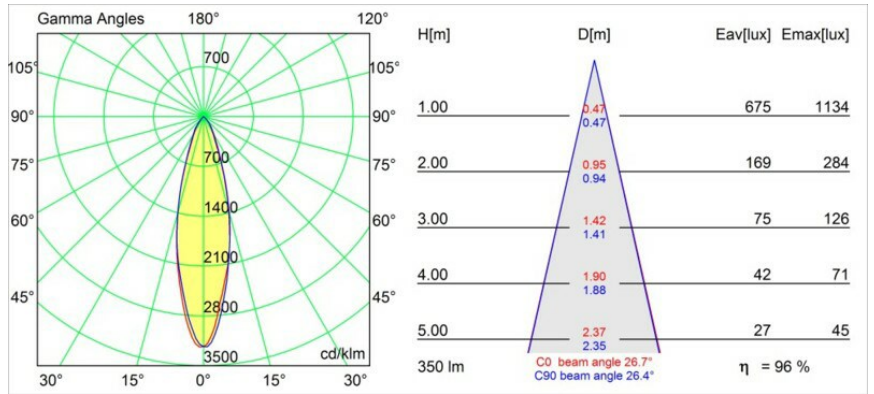

Light distribution & beam diagram

Diagrams