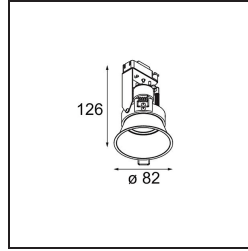

Date
Customer
Project
Type

Lotis Round Recessed 82 1x GU10 Gold Brushed Anodised

Specifications

Material	10881046
Light Source Type	GU10
Lifetime	40,000 Hours
Lamp Included	No
Number of Light Sources	1
Light Direction	Down
Optic	Collimator
Input Voltage	230V
Electrical Class	II
IP Rating	20
Glow wire rating (°C)	960
Indoor/Outdoor	Indoor
Application	Ceiling
Mounting	Recessed
Cut-out size (mm)	ø76
Mounting depth (mm)	115.0
Adjustability	Not Applicable
Distance to Lighted Object (m)	0,5
Primary Colour & Primary Finish	Gold, Brushed Anodised
Gross weight (g)	250.0
Remark	<ul style="list-style-type: none"> This is not a complete product. Light module required.

Lotis Round is a recessed spotlight with a slight trim. The hallmark of this luminaire is its deeply recessed cone, which holds the light source. Known for its effortless design and high functionality, Lotis Round comes in different diameters and with various types of light sources.

Light distribution & beam diagram

Diagrams

Installation Accessories

10889830 Installation Housing 192x190x130

12290830 Plaster Kit 190X190 - 76 1x

Choose a required accessory