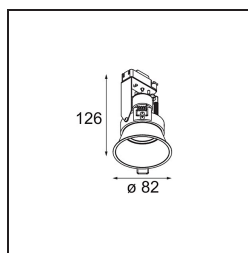

Date
Customer
Project
Type

*FFD\_Lotis Round Recessed 82 1x GU10 Gold Brushed Anodised*

Lotis Round is a recessed spotlight with a slight trim. The hallmark of this luminaire is its deeply recessed cone, which holds the light source. Known for its effortless design and high functionality, Lotis Round comes in different diameters and with various types of light sources.

**Specifications**

Material	10881046
Light Source Type	GU10
Lifetime	40,000 Hours
Lamp Included	No
Number of Light Sources	1
Light Direction	Down
Optic	Collimator
Input Voltage	230V
Electrical Class	II
IP Rating	20
Glow wire rating (°C)	960
Indoor/Outdoor	Indoor
Application	Ceiling
Mounting	Recessed
Cut-out size (mm)	ø76
Mounting depth (mm)	115.0
Adjustability	Not Applicable
Distance to Lighted Object (m)	0,5
Primary Colour & Primary Finish	Gold, Brushed Anodised
Gross weight (g)	250.0
Remark	<ul style="list-style-type: none"> <li>This is not a complete product. Light module required.</li> </ul>