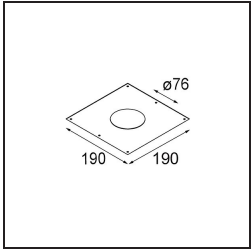

12290830 Plaster Kit 190X190 - 76 1x

Choose a required accessory