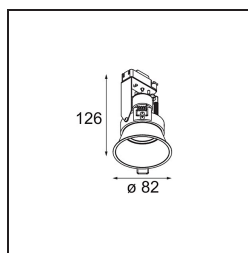

Date

Customer

Project

Type

FFD_Lotis Round Recessed 82 1x GU10 Black Matt

Lotis Round is a recessed spotlight with a slight trim. The hallmark of this luminaire is its deeply recessed cone, which holds the light source. Known for its effortless design and high functionality, Lotis Round comes in different diameters and with various types of light sources.

Specifications

Material	10881002
Light Source Type	GU10
Lifetime	40,000 Hours
Lamp Included	No
Number of Light Sources	1
Light Direction	Down
Optic	Collimator
Input Voltage	230V
Electrical Class	II
IP Rating	20
Glow wire rating (°C)	960
Indoor/Outdoor	Indoor
Application	Ceiling
Mounting	Recessed
Cut-out size (mm)	ø76
Mounting depth (mm)	115.0
Adjustability	Not Applicable
Distance to Lighted Object (m)	0,5
Primary Colour & Primary Finish	Black, Matt
Gross weight (g)	250.0
Remark	<ul style="list-style-type: none"> This is not a complete product. Light module required.