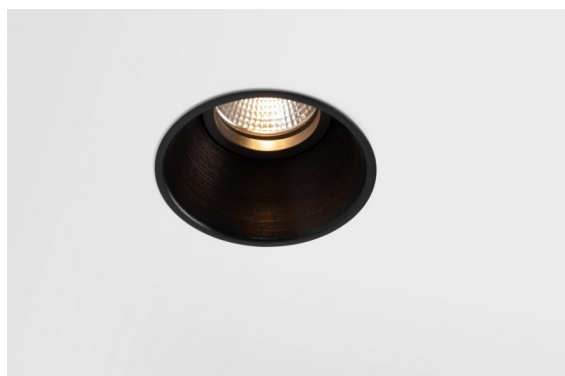

Date

Customer

Project

Type

FFD_Lotis Round Recessed 82 1x GU10 Black Matt

Lotis Round is a recessed spotlight with a slight trim. The hallmark of this luminaire is its deeply recessed cone, which holds the light source. Known for its effortless design and high functionality, Lotis Round comes in different diameters and with various types of light sources.

Specifications

Material	10881002
Light Source Type	GU10
Lifetime	40,000 Hours
Lamp Included	No
Number of Light Sources	1
Light Direction	Down
Optic	Collimator
Input Voltage	230V
Electrical Class	II
IP Rating	20
Glow wire rating (°C)	960
Indoor/Outdoor	Indoor
Application	Ceiling
Mounting	Recessed
Cut-out size (mm)	ø76
Mounting depth (mm)	115.0
Adjustability	Not Applicable
Distance to Lighted Object (m)	0,5
Primary Colour & Primary Finish	Black, Matt
Gross weight (g)	250.0
Remark	<ul style="list-style-type: none"> This is not a complete product. Light module required.