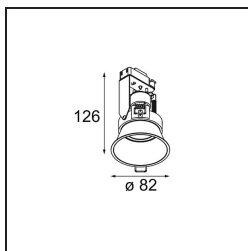

Date
Customer
Project
Type

Lotis Round Recessed 82 1x GU10 Black Matt

Specifications

Material	10881002
Light Source Type	GU10
Lifetime	40,000 Hours
Lamp Included	No
Number of Light Sources	1
Light Direction	Down
Optic	Collimator
Input Voltage	230V
Electrical Class	II
IP Rating	20
Glow wire rating (°C)	960
Indoor/Outdoor	Indoor
Application	Ceiling
Mounting	Recessed
Cut-out size (mm)	ø76
Mounting depth (mm)	115.0
Adjustability	Not Applicable
Distance to Lighted Object (m)	0,5
Primary Colour & Primary Finish	Black, Matt
Gross weight (g)	250.0
Remark	<ul style="list-style-type: none"> This is not a complete product. Light module required.

Lotis Round is a recessed spotlight with a slight trim. The hallmark of this luminaire is its deeply recessed cone, which holds the light source. Known for its effortless design and high functionality, Lotis Round comes in different diameters and with various types of light sources.