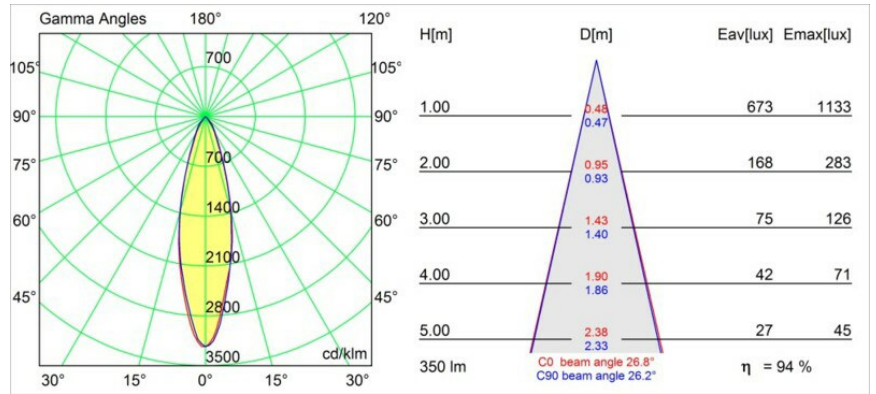

Light distribution & beam diagram