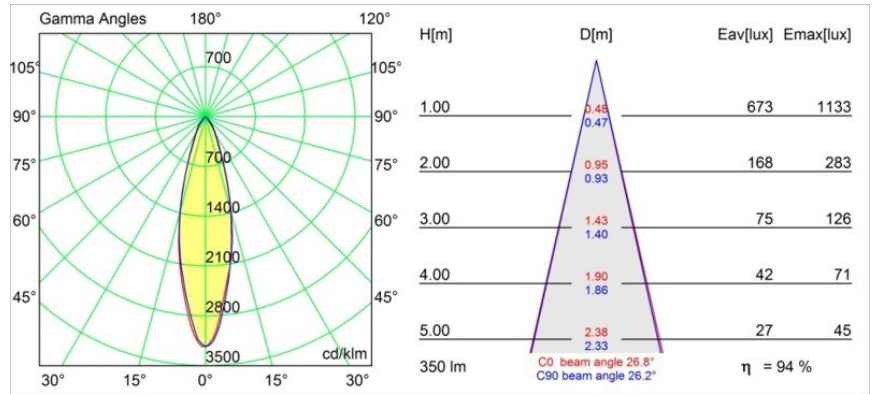

Light distribution & beam diagram