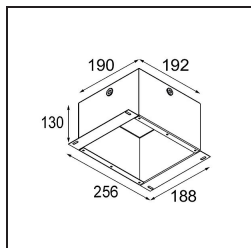

Installation Accessories

10889830 Installation Housing 192x190x130