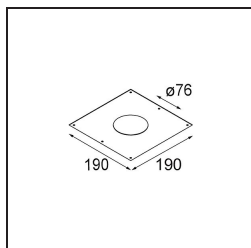

12290830 Plaster Kit 190X190 - 76 1x

Choose a required accessory