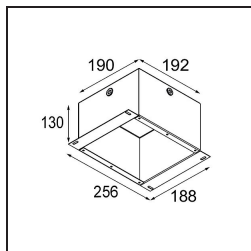

Installation Accessories

10889830 Installation Housing 192x190x130