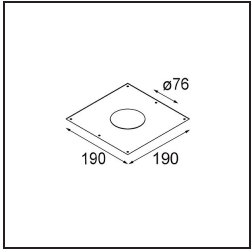

Date
Customer
Project
Type

Lotis Round Recessed 82 1x GU10 Black Matt

Specifications

Material	10881002
Light Source Type	GU10
Lifetime	40,000 Hours
Lamp Included	No
Number of Light Sources	1
Light Direction	Down
Optic	Collimator
Input Voltage	230V
Electrical Class	II
IP Rating	20
Glow wire rating (°C)	960
Indoor/Outdoor	Indoor
Application	Ceiling
Mounting	Recessed
Cut-out size (mm)	ø76
Mounting depth (mm)	115.0
Adjustability	Not Applicable
Distance to Lighted Object (m)	0,5
Primary Colour & Primary Finish	Black, Matt
Gross weight (g)	250.0
Remark	<ul style="list-style-type: none"> This is not a complete product. Light module required.

Light distribution & beam diagram

Installation Accessories

10889830 Installation Housing 192x190x130

12290830 Plaster Kit 190X190 - 76 1x

Choose a required accessory