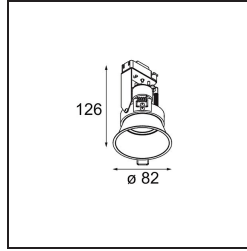

Date
Customer
Project
Type

Lotis Round Recessed 82 1x GU10 Black Matt

Specifications

Material	10881002
Light Source Type	GU10
Lifetime	40,000 Hours
Lamp Included	No
Number of Light Sources	1
Light Direction	Down
Optic	Collimator
Input Voltage	230V
Electrical Class	II
IP Rating	20
Glow wire rating (°C)	960
Indoor/Outdoor	Indoor
Application	Ceiling
Mounting	Recessed
Cut-out size (mm)	ø76
Mounting depth (mm)	115.0
Adjustability	Not Applicable
Distance to Lighted Object (m)	0,5
Primary Colour & Primary Finish	Black, Matt
Gross weight (g)	250.0
Remark	<ul style="list-style-type: none"> This is not a complete product. Light module required.

Light distribution & beam diagram

Installation Accessories

10889830 Installation Housing 192x190x130

12290830 Plaster Kit 190X190 - 76 1x

Choose a required accessory