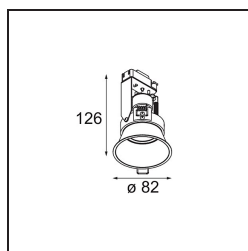

Lotis Round is a recessed spotlight with a slight trim. The hallmark of this luminaire is its deeply recessed cone, which holds the light source. Known for its effortless design and high functionality, Lotis Round comes in different diameters and with various types of light sources.

Specifications

Material	10881002
Light Source Type	GU10
Lifetime	40,000 Hours
Lamp Included	No
Number of Light Sources	1
Light Direction	Down
Optic	Collimator
Input Voltage	230V
Electrical Class	II
IP Rating	20
Glow wire rating (°C)	960
Indoor/Outdoor	Indoor
Application	Ceiling
Mounting	Recessed
Cut-out size (mm)	ø76
Mounting depth (mm)	115.0
Adjustability	Not Applicable
Distance to Lighted Object (m)	0,5
Primary Colour & Primary Finish	Black, Matt
Gross weight (g)	250.0
Remark	<ul style="list-style-type: none"> This is not a complete product. Light module required.