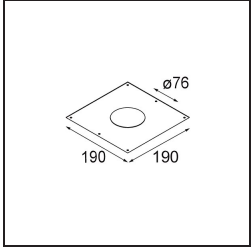

12290830 Plaster Kit 190X190 - 76 1x

Choose a required accessory