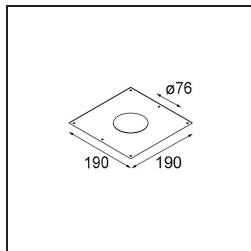

12290830 Plaster Kit 190X190 - 76 1x

Choose a required accessory