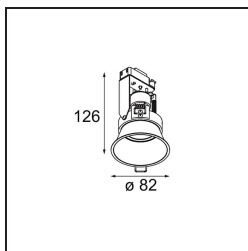

Date
Customer
Project
Type

Lotis Round Recessed 82 1x GU10 Black Matt

Lotis Round is a recessed spotlight with a slight trim. The hallmark of this luminaire is its deeply recessed cone, which holds the light source. Known for its effortless design and high functionality, Lotis Round comes in different diameters and with various types of light sources.

Specifications

Material	10881002
Light Source Type	GU10
Lifetime	40,000 Hours
Lamp Included	No
Number of Light Sources	1
Light Direction	Down
Optic	Collimator
Input Voltage	230V
Electrical Class	II
IP Rating	20
Glow wire rating (°C)	960
Indoor/Outdoor	Indoor
Application	Ceiling
Mounting	Recessed
Cut-out size (mm)	ø76
Mounting depth (mm)	115.0
Adjustability	Not Applicable
Distance to Lighted Object (m)	0,5
Primary Colour & Primary Finish	Black, Matt
Gross weight (g)	250.0
Remark	<ul style="list-style-type: none"> This is not a complete product. Light module required.