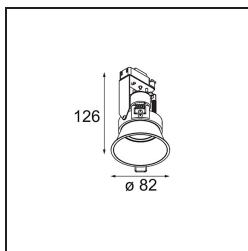

*FFD\_Lotis Round Recessed 82 1x GU10 Black Matt*

Lotis Round is a recessed spotlight with a slight trim. The hallmark of this luminaire is its deeply recessed cone, which holds the light source. Known for its effortless design and high functionality, Lotis Round comes in different diameters and with various types of light sources.

### Specifications

Material	10881002
Light Source Type	GU10
Lifetime	40,000 Hours
Lamp Included	No
Number of Light Sources	1
Light Direction	Down
Optic	Collimator
Input Voltage	230V
Electrical Class	II
IP Rating	20
Glow wire rating (°C)	960
Indoor/Outdoor	Indoor
Application	Ceiling
Mounting	Recessed
Cut-out size (mm)	ø76
Mounting depth (mm)	115.0
Adjustability	Not Applicable
Distance to Lighted Object (m)	0,5
Primary Colour & Primary Finish	Black, Matt
Gross weight (g)	250.0