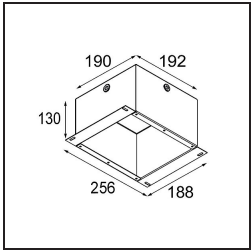

Date
Customer
Project
Type

Lotis Round Recessed 82 1x GU10 Black Matt

Specifications

Material	10881002
Light Source Type	GU10
Lifetime	40,000 Hours
Lamp Included	No
Number of Light Sources	1
Light Direction	Down
Optic	Collimator
Input Voltage	230V
Electrical Class	II
IP Rating	20
Glow wire rating (°C)	960
Indoor/Outdoor	Indoor
Application	Ceiling
Mounting	Recessed
Cut-out size (mm)	ø76
Mounting depth (mm)	115.0
Adjustability	Not Applicable
Distance to Lighted Object (m)	0,5
Primary Colour & Primary Finish	Black, Matt
Gross weight (g)	250.0
Remark	<ul style="list-style-type: none"> This is not a complete product. Light module required.

Light distribution & beam diagram

Installation Accessories

10889830 Installation Housing 192x190x130

12290830 Plaster Kit 190X190 - 76 1x

Choose a required accessory