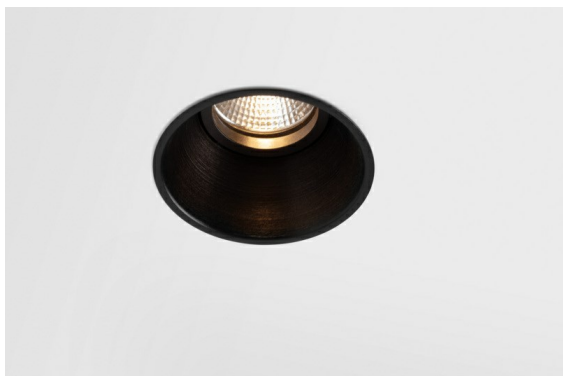

Date
Customer
Project
Type

Lotis Round Recessed 82 1x GU10 Black Matt

Specifications

Material	10881002
Light Source Type	GU10
Lifetime	40,000 Hours
Lamp Included	No
Number of Light Sources	1
Light Direction	Down
Optic	Collimator
Input Voltage	230V
Electrical Class	II
IP Rating	20
Glow wire rating (°C)	960
Indoor/Outdoor	Indoor
Application	Ceiling
Mounting	Recessed
Cut-out size (mm)	ø76
Mounting depth (mm)	115.0
Adjustability	Not Applicable
Distance to Lighted Object (m)	0,5
Primary Colour & Primary Finish	Black, Matt
Gross weight (g)	250.0
Remark	<ul style="list-style-type: none"> This is not a complete product. Light module required.

Lotis Round is a recessed spotlight with a slight trim. The hallmark of this luminaire is its deeply recessed cone, which holds the light source. Known for its effortless design and high functionality, Lotis Round comes in different diameters and with various types of light sources.