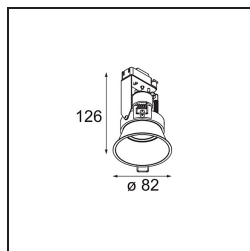

FFD_Lotis Round Recessed 82 1x GU10 Aluminium Matt

Specifications

Material	10881005
Light Source Type	GU10
Lifetime	40,000 Hours
Lamp Included	No
Number of Light Sources	1
Light Direction	Down
Optic	Collimator
Input Voltage	230V
Electrical Class	II
IP Rating	20
Glow wire rating (°C)	960
Indoor/Outdoor	Indoor
Application	Ceiling
Mounting	Recessed
Cut-out size (mm)	ø76
Mounting depth (mm)	115.0
Adjustability	Not Applicable
Distance to Lighted Object (m)	0,5
Primary Colour & Primary Finish	Aluminium, Matt
Gross weight (g)	250.0
Remark	<ul style="list-style-type: none"> This is not a complete product. Light module required.

Lotis Round is a recessed spotlight with a slight trim. The hallmark of this luminaire is its deeply recessed cone, which holds the light source. Known for its effortless design and high functionality, Lotis Round comes in different diameters and with various types of light sources.