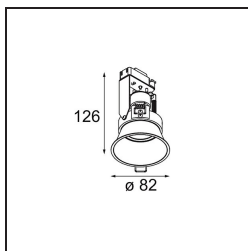

FFD_Lotis Round Recessed 82 1x GU10 Aluminium Matt

Specifications

Material	10881005
Light Source Type	GU10
Lifetime	40,000 Hours
Lamp Included	No
Number of Light Sources	1
Light Direction	Down
Optic	Collimator
Input Voltage	230V
Electrical Class	II
IP Rating	20
Glow wire rating (°C)	960
Indoor/Outdoor	Indoor
Application	Ceiling
Mounting	Recessed
Cut-out size (mm)	ø76
Mounting depth (mm)	115.0
Adjustability	Not Applicable
Distance to Lighted Object (m)	0,5
Primary Colour & Primary Finish	Aluminium, Matt
Gross weight (g)	250.0
Remark	<ul style="list-style-type: none"> This is not a complete product. Light module required.

Lotis Round is a recessed spotlight with a slight trim. The hallmark of this luminaire is its deeply recessed cone, which holds the light source. Known for its effortless design and high functionality, Lotis Round comes in different diameters and with various types of light sources.