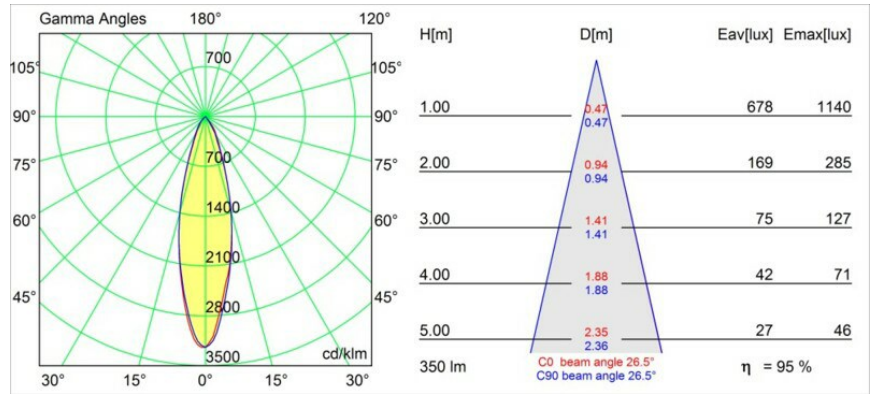

Light distribution & beam diagram