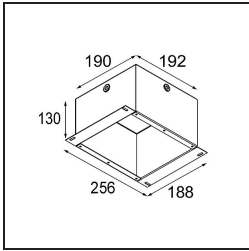

Installation Accessories

10889830 Installation Housing 192x190x130