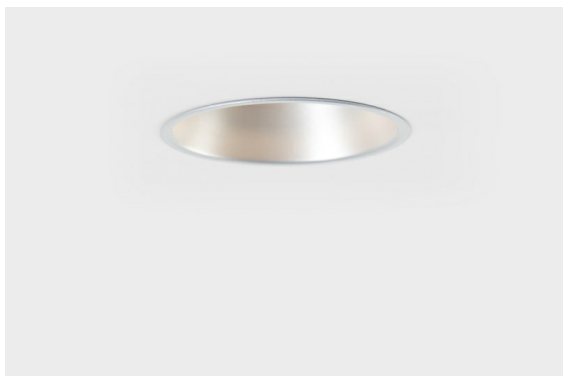

FFD_Lotis Round Recessed 82 1x GU10 Aluminium Matt

Specifications

Material	10881005
Light Source Type	GU10
Lifetime	40,000 Hours
Lamp Included	No
Number of Light Sources	1
Light Direction	Down
Optic	Collimator
Input Voltage	230V
Electrical Class	II
IP Rating	20
Glow wire rating (°C)	960
Indoor/Outdoor	Indoor
Application	Ceiling
Mounting	Recessed
Cut-out size (mm)	ø76
Mounting depth (mm)	115.0
Adjustability	Not Applicable
Distance to Lighted Object (m)	0,5
Primary Colour & Primary Finish	Aluminium, Matt
Gross weight (g)	250.0
Remark	<ul style="list-style-type: none"> This is not a complete product. Light module required.

Lotis Round is a recessed spotlight with a slight trim. The hallmark of this luminaire is its deeply recessed cone, which holds the light source. Known for its effortless design and high functionality, Lotis Round comes in different diameters and with various types of light sources.