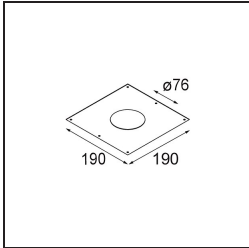

12290830 Plaster Kit 190X190 - 76 1x

Choose a required accessory