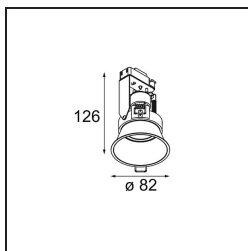

Date
Customer
Project
Type

FFD_Lotis Round Recessed 82 1x GU10 Aluminium Matt

Specifications

Material	10881005
Light Source Type	GU10
Lifetime	40,000 Hours
Lamp Included	No
Number of Light Sources	1
Light Direction	Down
Optic	Collimator
Input Voltage	230V
Electrical Class	II
IP Rating	20
Glow wire rating (°C)	960
Indoor/Outdoor	Indoor
Application	Ceiling
Mounting	Recessed
Cut-out size (mm)	ø76
Mounting depth (mm)	115.0
Adjustability	Not Applicable
Distance to Lighted Object (m)	0,5
Primary Colour & Primary Finish	Aluminium, Matt
Gross weight (g)	250.0
Remark	<ul style="list-style-type: none"> This is not a complete product. Light module required.

Lotis Round is a recessed spotlight with a slight trim. The hallmark of this luminaire is its deeply recessed cone, which holds the light source. Known for its effortless design and high functionality, Lotis Round comes in different diameters and with various types of light sources.