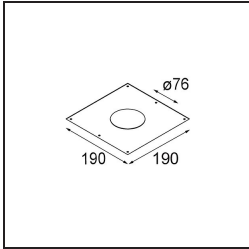

12290830 Plaster Kit 190X190 - 76 1x

Choose a required accessory