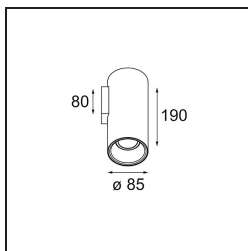

Date
Customer
Project
Type

Lotis Tube Wall 85 1x GU10 Black Structure - Gold Anodised

Lotis Tubed is an extremely fun and versatile cylinder. You get to choose the colour of the spotlight and match it with a white or black cylinder. Go for a contrast between black, white and gold or choose a more uniform look instead. Surface-mounted, wall-mounted or suspended versions are available.

Specifications

Material	10883832
Light Source Type	GU10
Lifetime	L80B20 @50,000 Hours
Lamp Included	No
Number of Light Sources	1
Light Direction	Up, Down
Optic	Reflector
Input Voltage	230V
Electrical Class	I
IP Rating	20
Glow wire rating (°C)	960
Indoor/Outdoor	Indoor
Application	Wall
Mounting	Surface
Adjustability	Not Applicable
Distance to Lighted Object (m)	0,5
Primary Colour & Primary Finish	Black, Structure
Secondary Colour & Secondary Finish	Gold, Anodised
Gross weight (g)	680.0
Remark	• GU10 lamp not included