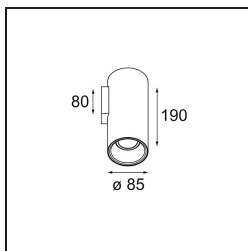

Date
Customer
Project
Type

FFD_Lotis Tube Wall 85 lx GU10 White Structure - White Structure

Lotis Tubed is an extremely fun and versatile cylinder. You get to choose the colour of the spotlight and match it with a white or black cylinder. Go for a contrast between black, white and gold or choose a more uniform look instead. Surface-mounted, wall-mounted or suspended versions are available.

Specifications

Material	10883809
Light Source Type	GU10
Lifetime	L80B20 @50,000 Hours
Lamp Included	No
Number of Light Sources	1
Light Direction	Up, Down
Optic	Reflector
Input Voltage	230V
Electrical Class	I
IP Rating	20
Glow wire rating (°C)	960
Indoor/Outdoor	Indoor
Application	Wall
Mounting	Surface
Adjustability	Not Applicable
Distance to Lighted Object (m)	0,5
Primary Colour & Primary Finish	White, Structure
Secondary Colour & Secondary Finish	White, Structure
Gross weight (g)	680.0
Remark	• GU10 lamp not included