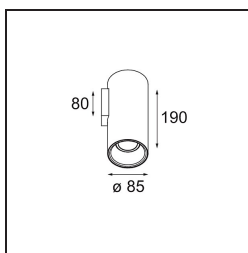

|          |
|----------|
| Date     |
| Customer |
| Project  |
| Type     |

*Lotis Tube Wall 85 1x GU10 White Structure - White Structure*

Lotis Tubed is an extremely fun and versatile cylinder. You get to choose the colour of the spotlight and match it with a white or black cylinder. Go for a contrast between black, white and gold or choose a more uniform look instead. Surface-mounted, wall-mounted or suspended versions are available.

**Specifications**

|                                     |                          |
|-------------------------------------|--------------------------|
| Material                            | 10883809                 |
| Light Source Type                   | GU10                     |
| Lifetime                            | L80B20 @50,000 Hours     |
| Lamp Included                       | No                       |
| Number of Light Sources             | 1                        |
| Light Direction                     | Up, Down                 |
| Optic                               | Reflector                |
| Input Voltage                       | 230V                     |
| Electrical Class                    | I                        |
| IP Rating                           | 20                       |
| Glow wire rating (°C)               | 960                      |
| Indoor/Outdoor                      | Indoor                   |
| Application                         | Wall                     |
| Mounting                            | Surface                  |
| Adjustability                       | Not Applicable           |
| Distance to Lighted Object (m)      | 0,5                      |
| Primary Colour & Primary Finish     | White, Structure         |
| Secondary Colour & Secondary Finish | White, Structure         |
| Gross weight (g)                    | 680.0                    |
| Remark                              | • GU10 lamp not included |